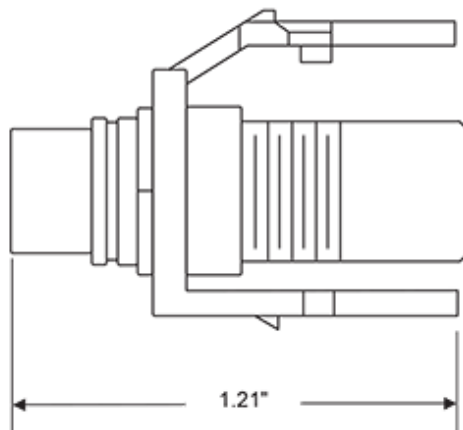

SPECIFICATION SUBMITTAL

JOB NAME: ____	CATALOG NUMBERS: ____	
JOB NUMBER: ____	____	____