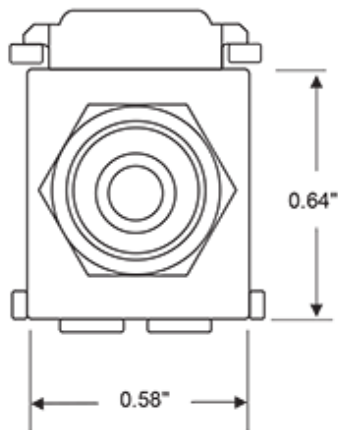

SPECIFICATION SUBMITTAL

JOB NAME: ____	CATALOG NUMBERS: ____	
JOB NUMBER: ____	____	____