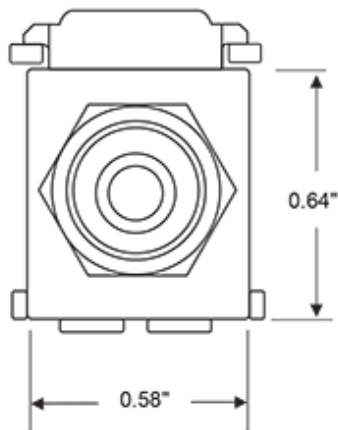

SPECIFICATION SUBMITTAL

JOB NAME:	CATALOG NUMBERS:	
____	____	____
JOB NUMBER:	____	____