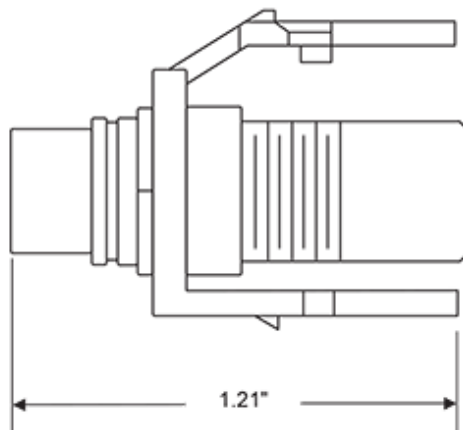

SPECIFICATION SUBMITTAL

JOB NAME:	CATALOG NUMBERS:	
____	____	____
JOB NUMBER:	____	____