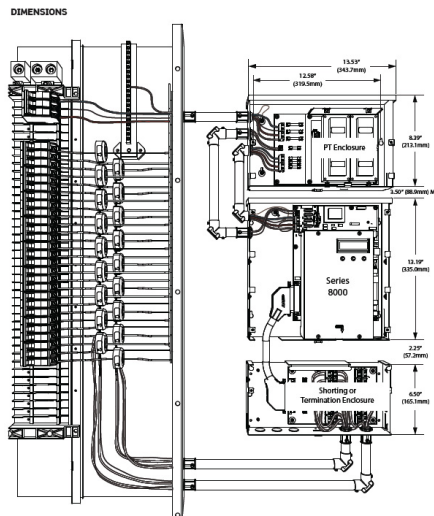

SPECIFICATION SUBMITTAL

JOB NAME:	CATALOG NUMBERS:	
____	____	____
JOB NUMBER:	____	____