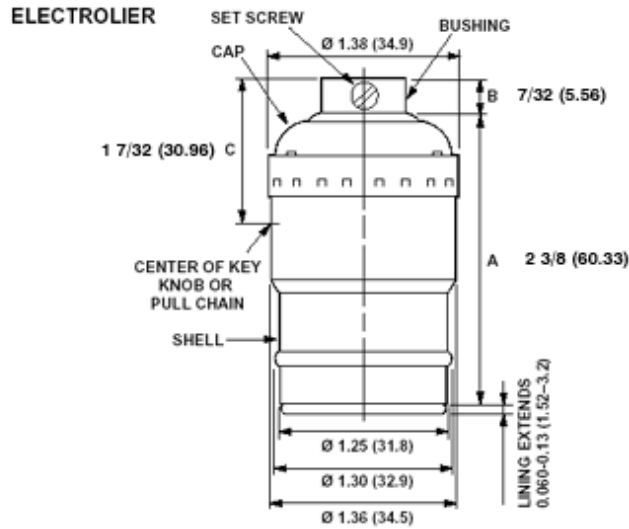

## Item Description

Medium Base Complete, Brass Shell Incandescent Lampholder, Pull Chain, Single Circuit, 1/8 IPS Tapped Bushing w/Set Screw, - Brass

UPC Code: 07847731940

Country Of Origin: Mexico