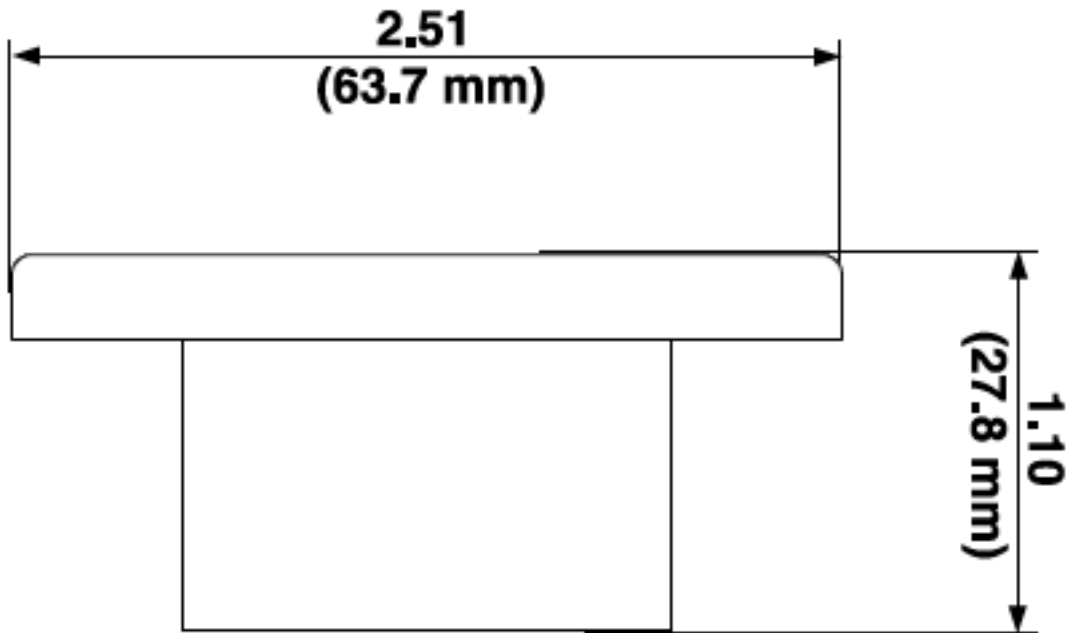

Female Protective Cap

SPECIFICATION SUBMITTAL

JOB NAME: ____	CATALOG NUMBERS: ____	
JOB NUMBER: ____	____	____

Leviton Manufacturing Co., Inc.

201 North Service Road, Melville, NY 11747

Telephone: 1-800-323-8920 · FAX: 1-800-832-9538 · Tech Line (8:30AM-7:30PM E.S.T. Monday-Friday): 1-800-824-3005

Leviton Manufacturing of Canada, Ltd.

165 Hymus Boulevard, Pointe Claire, Quebec H9R 1E9 · Telephone: 1-800-469-7890 ·

FAX: 1-800-824-3005 · www.leviton.com/canada

Leviton S. de R.L. de C.V.

Lago Tana 43, Mexico DF, Mexico CP 11290 · Tel.: (+52)55-5082-1040 · FAX: (+52)5386-1797 · www.leviton.com.mx

Visit our Website at: www.leviton.com

© 2012-2018 Leviton Manufacturing Co., Inc. All rights reserved. Subject to change without notice.

Leviton has a global presence.

If you would like to know where your local Leviton office is located please go to: www.leviton.com/international/contacts/