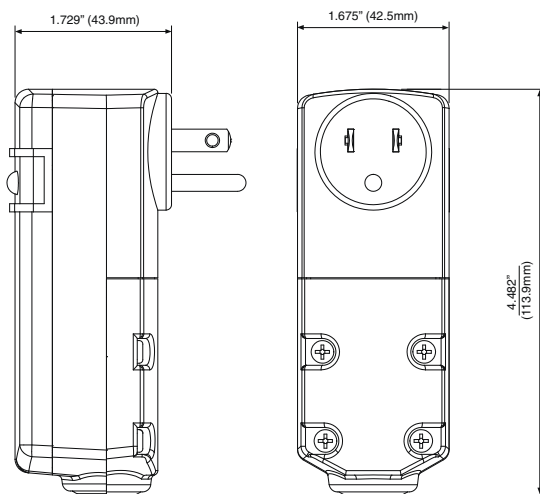

Cat No 16693/16694