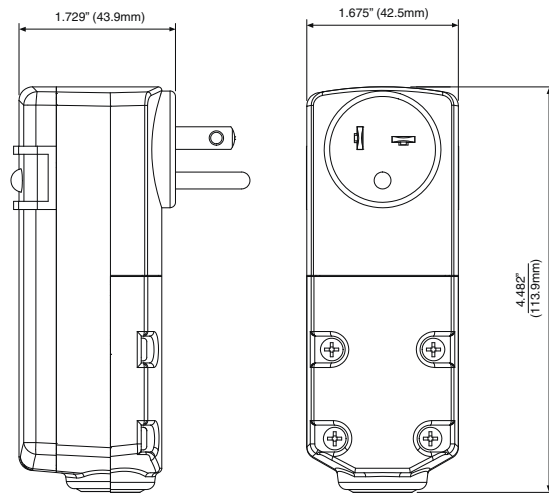

Dimensions

Cat Nos
GFA15/GFM15
& GFA20/GFM20

Cat No 16693/16694

Cat No 16793/16794

Ordering Information

CATALOG NUMBER	DESCRIPTION	NEMA PLUG	NEMA CONNECTOR
GFCI Cord Sets - Automatic Reset			
GFA15-2C	2 ft. Cord Set, Molded-On Plug and Connector, Straight Blade, 14/3 SJTW Cord	5-15P 	5-15R 
GFA15-3TC	3 ft. Cord Set, Molded-On Plug and Triple Tap Connector, Straight Blade, 14/3 SJTW Cord		
GFA15-6C	6 ft. Cord Set, Molded-On Plug and Connector, Straight Blade, 14/3 SJTW Cord		
GFA15-25C	25 ft. Cord Set, Molded-On Plug and Connector, Straight Blade, 14/3 SJTW Cord		
GFA15-37E	37 ft. Cord Set, Molded-On Plug and No Connector , Straight Blade, 14/3 SJTW Cord	5-15P 	—
GFA20-3C	3 ft. Cord Set, Molded-On Plug and Connector, Straight Blade, 12/3 SJTW Cord	5-20P 	5-20R 
GFA20-3LC	3 ft. Cord Set, Black & White® Locking Plug and Locking Connector, 12/3 SJTW Cord	L5-20P 	L5-20R 
GFA20-37E	37 ft. Cord Set, Molded-On Plug and No Connector , Straight Blade, 12/3 SJTW Cord	5-20P 	—
GFCI Cord Sets - Manual Resets			
GFM15-3C	3 ft. Heavy Duty Cord Set, Black & White® Plug and Connector, Straight Blade, 12/3 SJTW Cord	5-15P 	5-15R 
GFM15-3TC	3 ft. Heavy Duty Cord Set, Black & White® Plug and Triple Tap Connector, Straight Blade, 12/3 SJTW Cord		
GFM15-3WC	3 ft. Heavy Duty Cord Set, Wetguard® Plug and Connector, Straight Blade, 12/3 SJTW Cord		
GFM15-25C	25 ft. Cord Set, Black & White® Plug and Connector, 14/3 SJTW Cord		
GFM20-3C	3 ft. Cord Set, Black & White® Plug and Connector, Straight Blade, 12/3 SJTW Cord	5-20P 	5-20R 
GFM20-3WC	3 ft. Cord Set, Wetguard® Plug and Connector, Straight Blade, 12/3 SJTW Cord		
User-Attachable Devices - Automatic Reset			
16693*	Right-Angle GFCI Plug, Grounded	5-15P 	—
16693-1*	Right-Angle GFCI Plug, Grounded, BULK		
16793*	Right-Angle GFCI Plug, Grounded	5-20P 	—
16793-1*	Right-Angle GFCI Plug, Grounded, BULK		
User-Attachable Devices - Manual Reset			
16694*	Right-Angle GFCI Plug, Grounded	5-15P 	—
16694-1*	Right-Angle GFCI Plug, Grounded, BULK		
16794*	Right-Angle GFCI Plug, Grounded	5-20P 	—
16794-1*	Right-Angle GFCI Plug, Grounded, BULK		