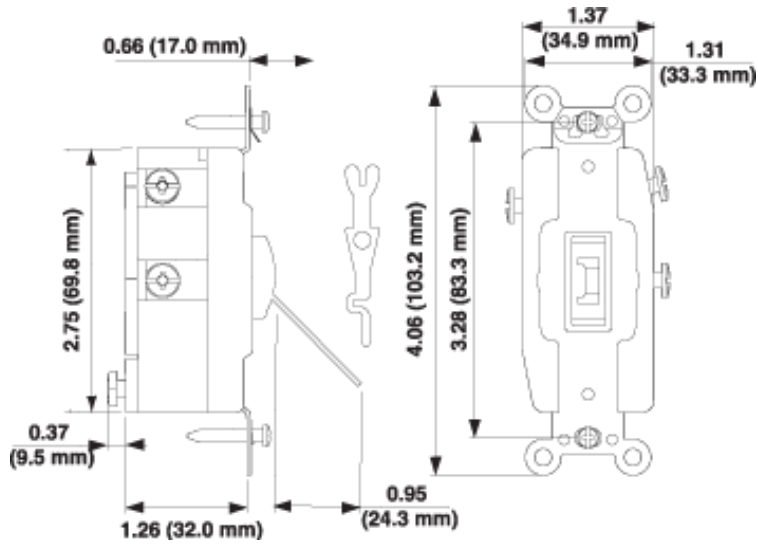

UPC Code: 07847785517

Country Of Origin: Mexico

1287-L

Item Description

30 Amp, 120/277 Volt, Toggle Locking Double-Throw Ctr-OFF Maintained Contact Single-Pole AC Quiet Switch, Extra Heavy Duty Spec Grade, Grounding, Back & Side Wired, - Black

Function: Single-Pole Double-Throw

Device Type: Tamper-Resistant Toggle Switch

Electrical Specifications

Grounding: Self-Grounding

Voltage: 120/277 VAC

Amperage: 30 A

Mechanical Specifications

Termination: Back or Side Wire

Wiring Diagram
Single-Pole, Double Throw
(SPDT) Center OFF

SPECIFICATION SUBMITTAL

JOB NAME:	CATALOG NUMBERS:	
<input type="text"/>	<input type="text"/>	<input type="text"/>
JOB NUMBER:	<input type="text"/>	<input type="text"/>