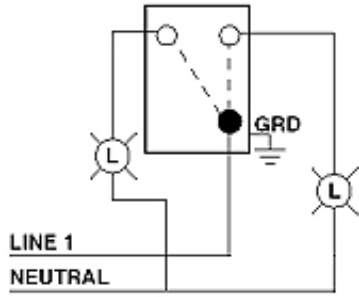

UPC Code: 07847785517

Country Of Origin: Mexico

1287-L

Item Description

30 Amp, 120/277 Volt, Toggle Locking Double-Throw Ctr-OFF Maintained Contact Single-Pole AC Quiet Switch, Extra Heavy Duty Spec Grade, Grounding, Back & Side Wired, - Black

Function: Single-Pole Double-Throw

Device Type: Tamper-Resistant Toggle Switch

Electrical Specifications

Grounding: Self-Grounding

Voltage: 120/277 VAC

Amperage: 30 A

Mechanical Specifications

Termination: Back or Side Wire

Wiring Diagram
Single-Pole, Double Throw
(SPDT) Center OFF

SPECIFICATION SUBMITTAL

JOB NAME:	CATALOG NUMBERS:	
<input type="text"/>	<input type="text"/>	<input type="text"/>
JOB NUMBER:	<input type="text"/>	<input type="text"/>