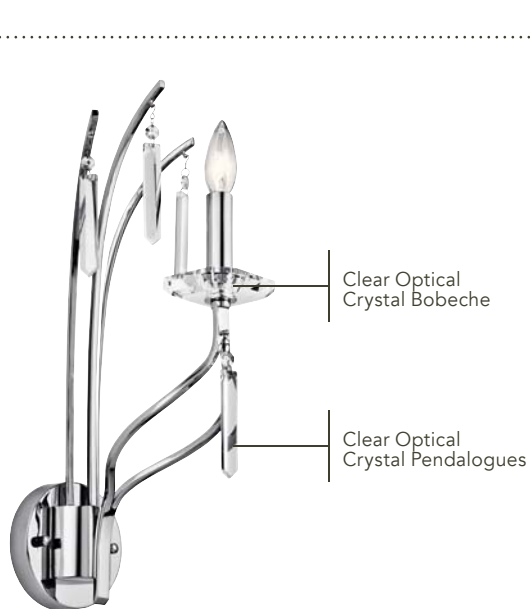

ALISO™

POLISHED CHROME FINISH WITH
CLEAR OPTICAL CRYSTAL ACCENTS

Clear Optical
Crystal Pendalogue

A | 42928 CH
Chandelier
NOT TO SCALE

GET INSPIRED AT
KICHLER.COM

B | 42929 CH
Wall Sconce

D | 42925 CH
Mini Chandelier

C | 42927 CH
Chandelier

MATCHING MIRROR

78218
See page 450 or kichler.com.

ALISO™

| | ITEM # | FINISH | INCAND. BULB | W | H | OVRL H. | EXTRA WIRE | CHAIN/STEM | EXT. | HCWO | NOTES |
|----------|--------|--------|--------------|-------|-------|---------|------------|------------|------|------|---------------------------|
| A | 42928 | CH | (12) 60W (C) | 29 | 29.5 | 102 | 54 | 72 | --- | --- | Additional chain 2996 CH. |
| B | 42929 | CH | (1) 60W (C) | 9.25 | 20.5 | --- | --- | --- | 11 | 18 | D |
| C | 42927 | CH | (6) 60W (C) | 25.25 | 26 | 100 | 51 | 72 | --- | --- | Additional chain 2996 CH. |
| D | 42925 | CH | (3) 60W (C) | 16.25 | 20.25 | 95 | 59 | 72 | --- | --- | Additional chain 2996 CH. |