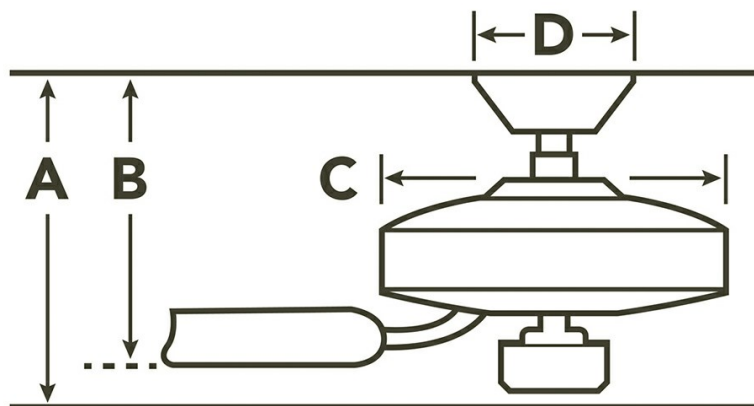

Airflow, Power and Efficiency

Speed	RPM	CFM	CFM/ Watt	Amps	Watts
High	157	5283	77	.56	69
Med	108	3549	105	.41	34
Low	55	1819	188	.22	10

Specifications

Number of Blades	5
Blades Included	Yes
Blade Pitch	14 Degrees
Blade Sweep	52"
Blades Reversible	No
Blade Material	WOOD
Optional Blades Available	No
Downrod 1	1.00 OD X 4.50

Dimensions

Downrod	A	B	C	D
1.00 OD X 4.50	14.00	12.00	12.60	6.70

Primary Control System
 Pull Chain - In project applications using multiple ceiling fans, alternative remote controls may be required. Please contact Kichler Advanced Product Solutions at 844-542-4537 to confirm your project requirements.

Remote Included	No
Wall Control Included	No
Low Ceiling Adaptable	Yes, With Optional Flush Mount
Lead Wire Length	78.00"
Motor Size	172MM X 14MM
Motor Type	AC

Downlight

Optional Light Kit Available	No
------------------------------	----