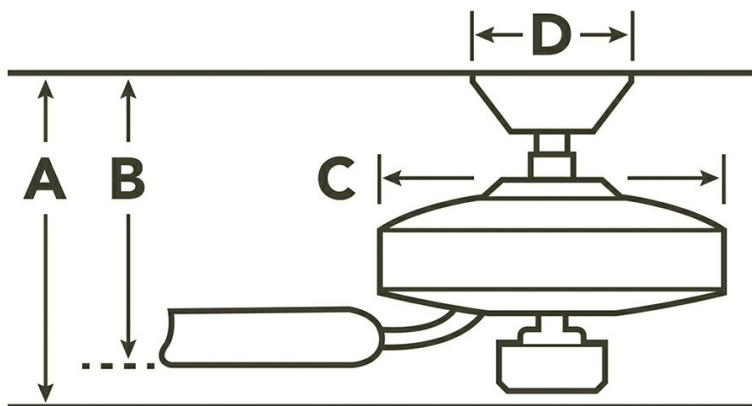

Dimensions

Downrod	A	B	C	D
1.00 OD X 4.00	14.02	11.28	13.78	6.30

Available Finishes

Finish	Fixture	Glass	Blade 1	Blade 2