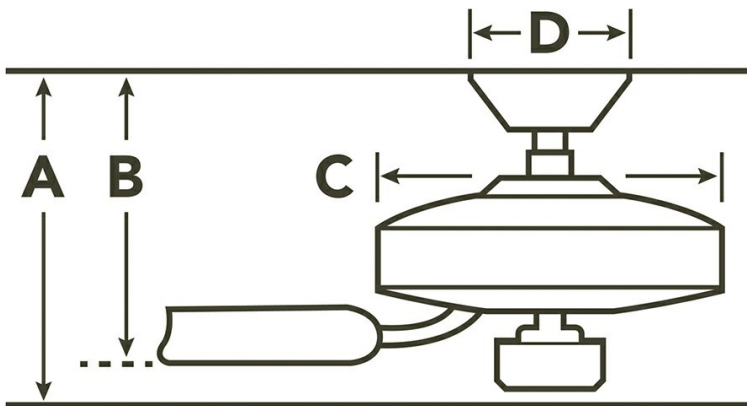

Dimensions

Downrod	A	B	C	D
1.00 OD X 4.00	15.25	12.75	7.50	5.85

Available Finishes

Finish	Fixture	Glass	Blade 1	Blade 2