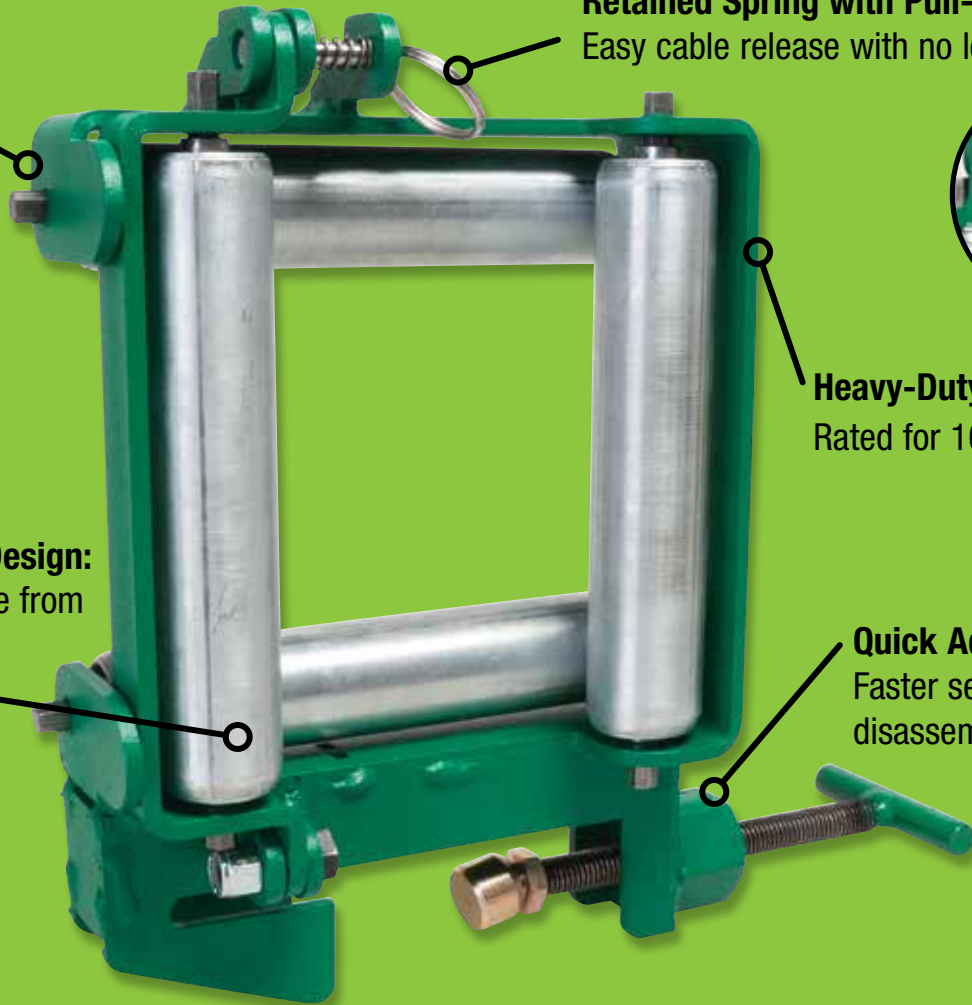

# CTR100

CABLE TRAY ROLLER

FOR PRODUCT VIDEOS, DEMONSTRATIONS  
AND MORE, SCAN THIS QR CODE OR VISIT:  
[www.youtube.com/GreenleeDEMO](http://www.youtube.com/GreenleeDEMO)

**Compact Design:**  
Fits into tight spaces

**Retained Spring with Pull-Pin Release:**  
Easy cable release with no loose pieces

**Heavy-Duty Construction:**  
Rated for 100lbs.

**Overlapping Roller Design:**  
Prevents rope or cable from  
potential pinch points

**Quick Adjust Push Button:**  
Faster setup and  
disassembly time

See the **FULL LINE** of  
Cable Tray Accessories  
at [www.greenlee.com](http://www.greenlee.com)