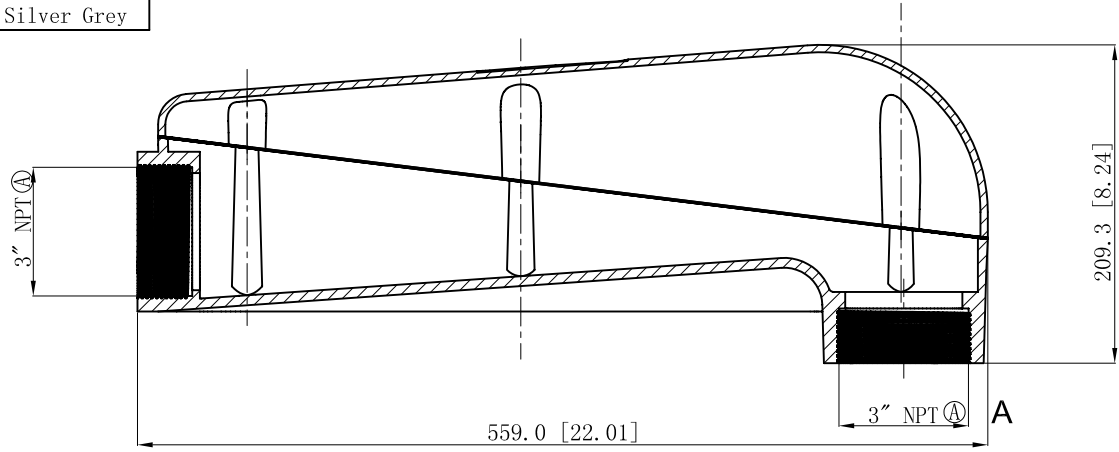

SIDES	BOTTOM
6 PCS 5/16-18×5/8 Screws Installed	
Material: Aluminum - Powder Coating Silver Grey	

CUTAWAY VIEW A-A

CUTAWAY VIEW B-B

DESCRIPTION
TRADE REFERENCE TERMS

STANDARD PACKING
1 PCS

This data sheet is for reference only .GARVIN INDUSTRIES reserves the right to make changes to the design without prior notice.

GARVIN INDUSTRIES		
TITLE MOGUL LB GONDUIT BODY		
SIZE A4	DWG NO. MOLB-300	REV B
DATA SHEET		