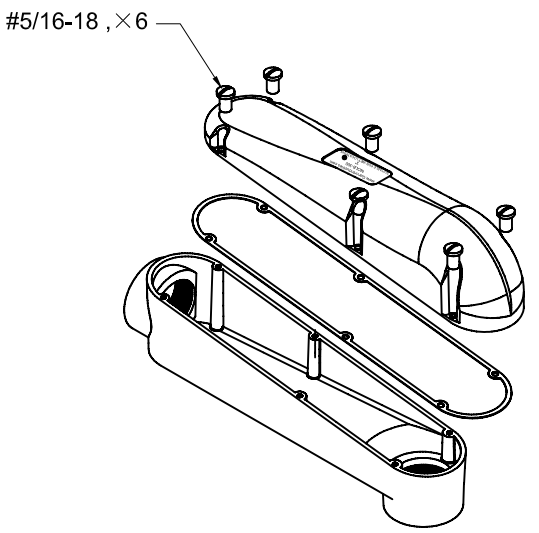

SIDES	BOTTOM
6 PCS 5/16-18×5/8 Screws Installed	
Material: Aluminum - Powder Coating Silver Grey	

CUTAWAY VIEW A-A

CUTAWAY VIEW B-B

DESCRIPTION
TRADE REFERENCE TERMS

STANDARD PACKING
1 PCS

This data sheet is for reference only .GARVIN INDUSTRIES reserves the right to make changes to the design without prior notice.

GARVIN INDUSTRIES		
TITLE MOGUL LB GONDUIT BODY		
SIZE A4	DWG NO. MOLB-300	REV B
DATA SHEET		