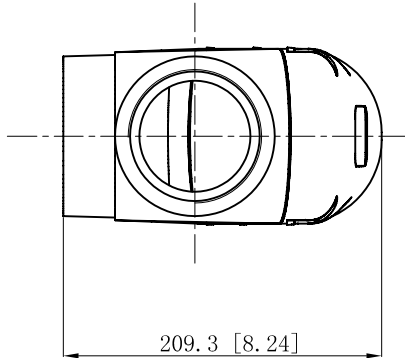

SIDES	BOTTOM
6 PCS 5/16-18×5/8 Screws Installed	
Material: Aluminum - Powder Coating Silver Grey	

CUTAWAY VIEW A-A

CUTAWAY VIEW B-B

DESCRIPTION
TRADE REFERENCE TERMS

STANDARD PACKING
1 PCS

This data sheet is for reference only .GARVIN INDUSTRIES reserves the right to make changes to the design without prior notice.

GARVIN INDUSTRIES		
TITLE MOGUL LB GONDUIT BODY		
SIZE A4	DWG NO. MOLB-300	REV B
DATA SHEET		