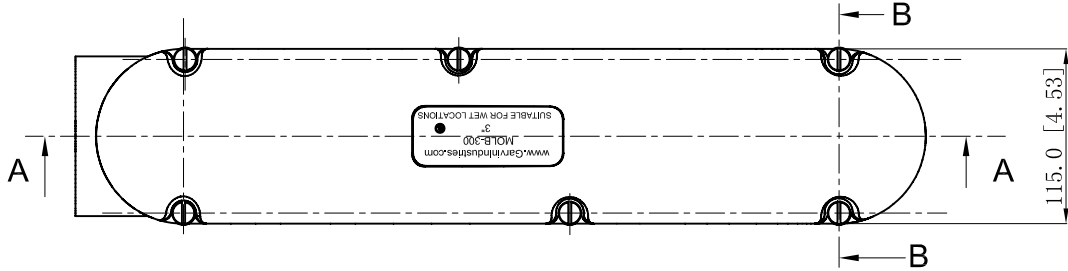

SIDES	BOTTOM
6 PCS 5/16-18×5/8 Screws Installed	
Material: Aluminum - Powder Coating Silver Grey	

CUTAWAY VIEW A-A

CUTAWAY VIEW B-B

DESCRIPTION
TRADE REFERENCE TERMS

STANDARD PACKING
1 PCS

This data sheet is for reference only .GARVIN INDUSTRIES reserves the right to make changes to the design without prior notice.

GARVIN INDUSTRIES		
TITLE MOGUL LB GONDUIT BODY		
SIZE A4	DWG NO. MOLB-300	REV B
DATA SHEET		