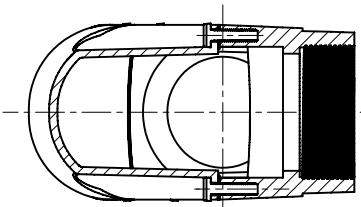

SIDES	BOTTOM
6 PCS 5/16-18×5/8 Screws Installed	
Material: Aluminum - Powder Coating Silver Grey	

CUTAWAY VIEW A-A

CUTAWAY VIEW B-B

DESCRIPTION
TRADE REFERENCE TERMS

STANDARD PACKING
1 PCS

This data sheet is for reference only .GARVIN INDUSTRIES reserves the right to make changes to the design without prior notice.

GARVIN INDUSTRIES		
TITLE MOGUL LB GONDUIT BODY		
SIZE A4	DWG NO. MOLB-300	REV B
DATA SHEET		