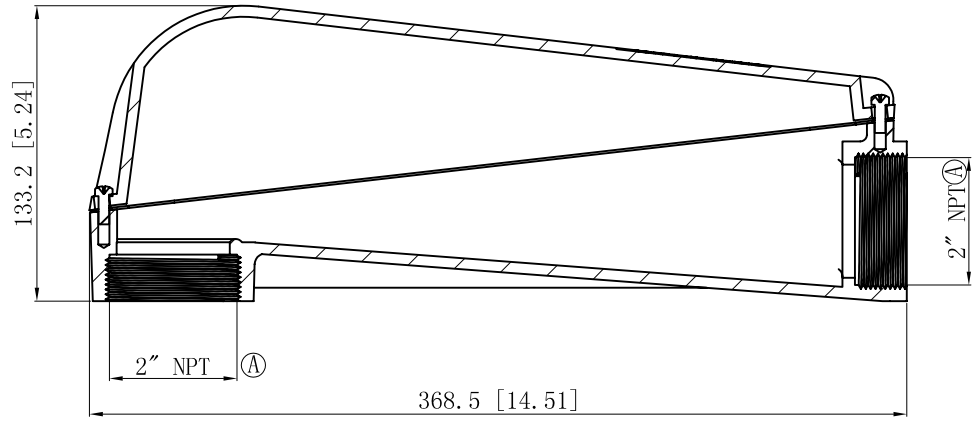

SIDES	BOTTOM
2 PCS 1/4-20×3/8 Screws Installed	
Material: Aluminum - Powder Coating Silver Grey	

AWAY VIEW A-A

#1/4-20, × 2

DESCRIPTION
TRADE REFERENCE TERMS

STANDARD PACKING
1 PCS

This data sheet is for reference only .GARVIN INDUSTRIES reserves the right to make changes to the design without prior notice.

<b>GARVIN INDUSTRIES</b>			
TITLE MOGUL LB GONDUIT BODY			
SIZE A4	DWG NO.	MOLB-200	REV B
DATA SHEET			