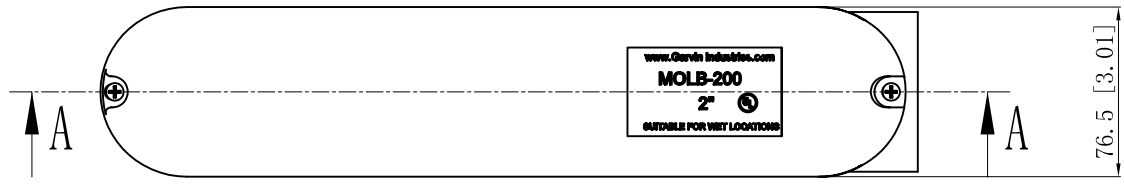

SIDES	BOTTOM
2 PCS 1/4-20×3/8 Screws Installed	
Material: Aluminum - Powder Coating Silver Grey	

AWAY VIEW A-A

#1/4-20, × 2

DESCRIPTION
TRADE REFERENCE TERMS

STANDARD PACKING
1 PCS

This data sheet is for reference only .GARVIN INDUSTRIES reserves the right to make changes to the design without prior notice.

<b>GARVIN INDUSTRIES</b>			
TITLE MOGUL LB GONDUIT BODY			
SIZE A4	DWG NO.	MOLB-200	REV B
DATA SHEET			