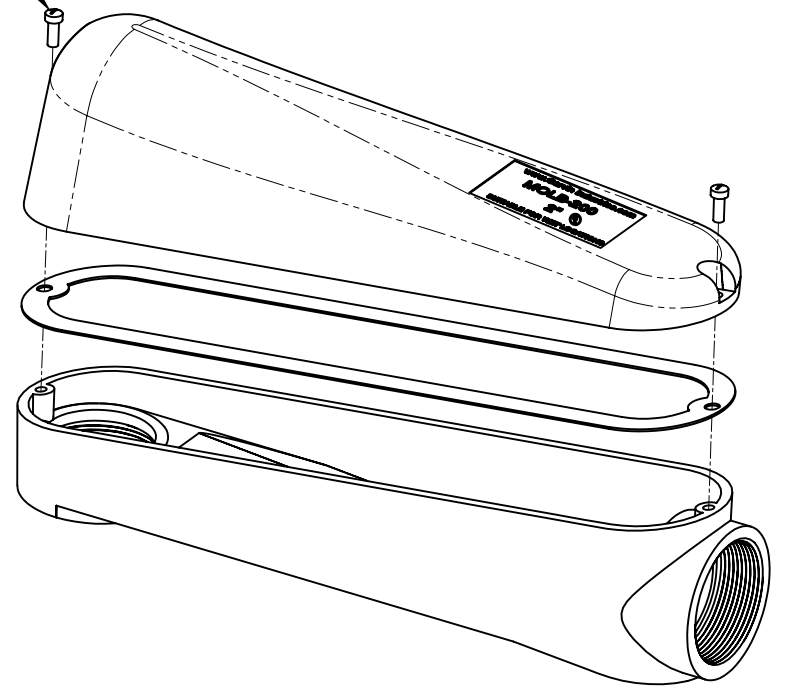

SIDES	BOTTOM
2 PCS 1/4-20×3/8 Screws Installed	
Material: Aluminum - Powder Coating Silver Grey	

AWAY VIEW A-A

#1/4-20, × 2

DESCRIPTION
TRADE REFERENCE TERMS

STANDARD PACKING
1 PCS

This data sheet is for reference only .GARVIN INDUSTRIES reserves the right to make changes to the design without prior notice.

<b>GARVIN INDUSTRIES</b>			
TITLE MOGUL LB GONDUIT BODY			
SIZE A4	DWG NO.	MOLB-200	REV B
DATA SHEET			