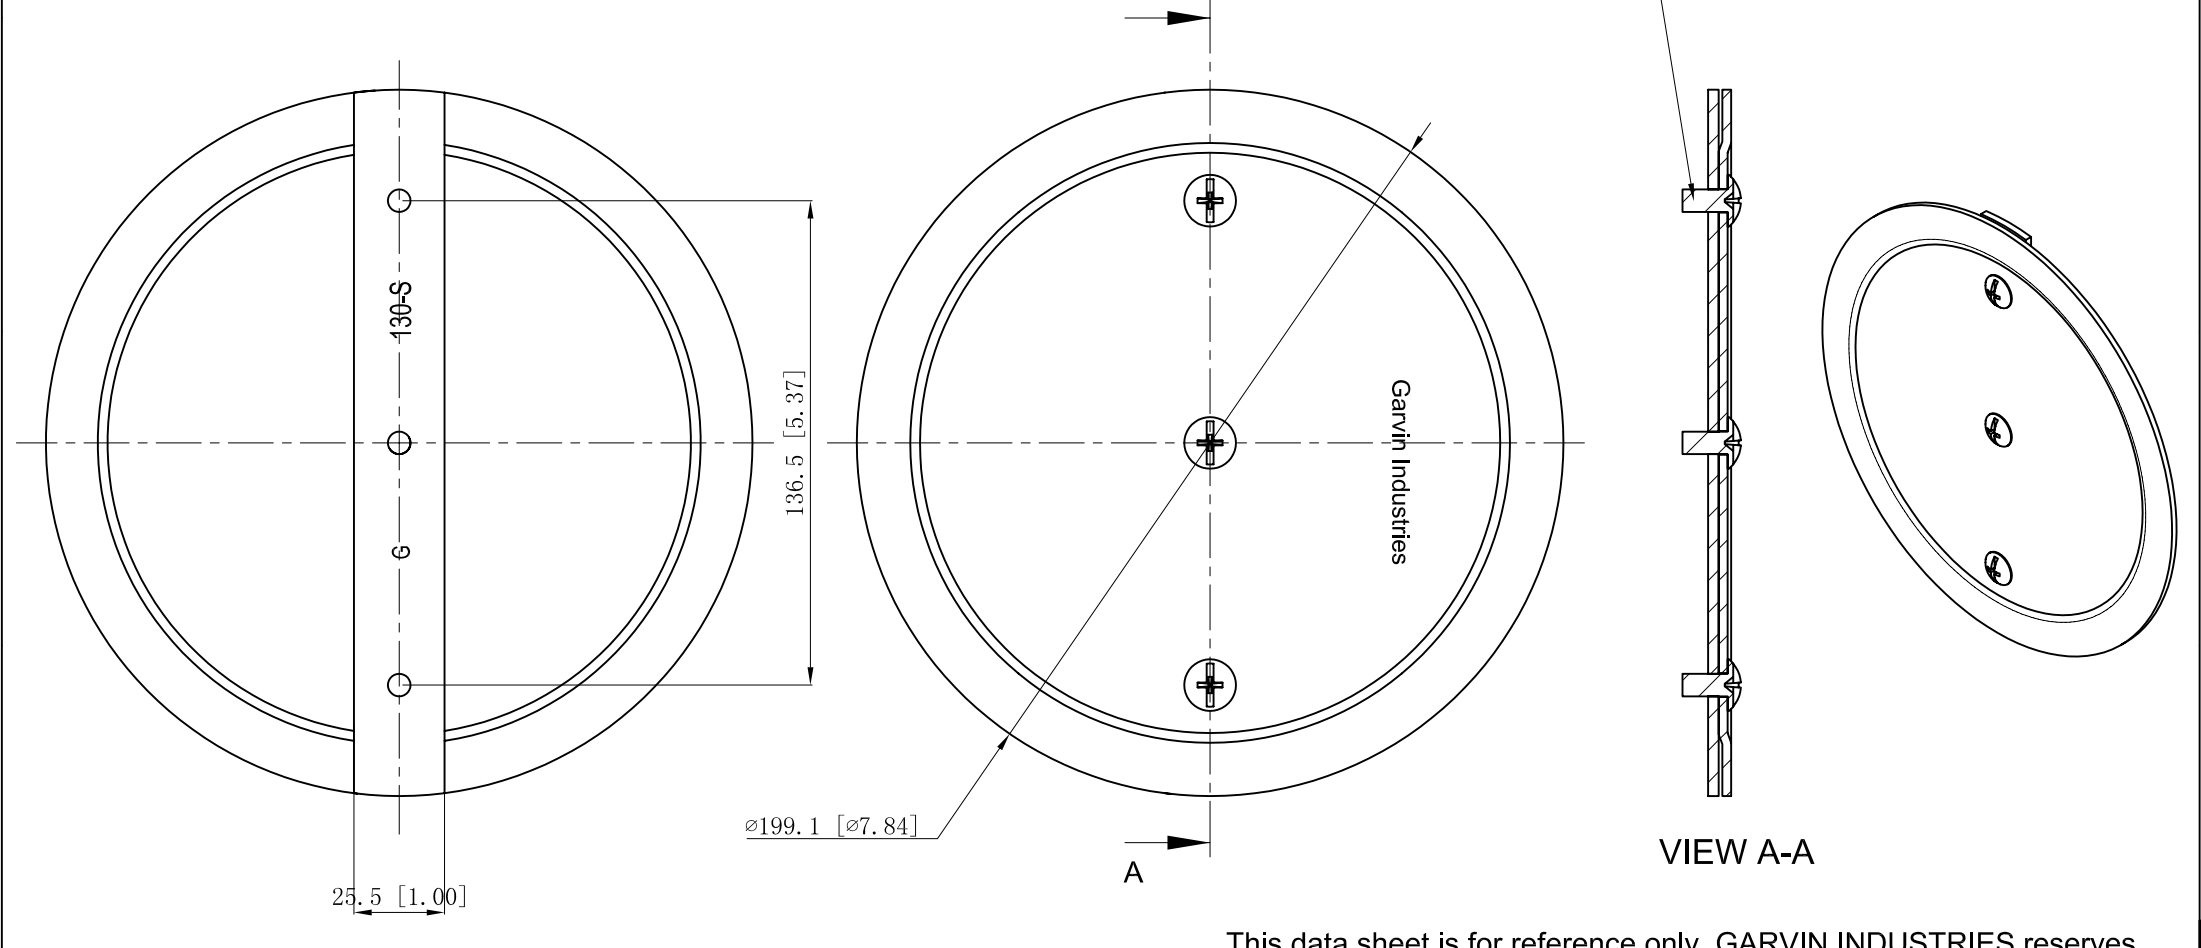

SIDES	BOTTOM
3 PCS 1/4-20×1/2 Screws Installed	
Material:Steel-0.098"-C.R.S Zinc Plated	

DESCRIPTION
TRADE REFERENCE TERMS

This data sheet is for reference only .GARVIN INDUSTRIES reserves the right to make changes to the design without prior notice.

STANDARD PACKING	<h1 style="text-align: center;">GARVIN INDUSTRIES</h1> <h2 style="text-align: center;">KNOCKOUT SEALS</h2>		
10 PCS			
	TITLE	KOS-600	
	SIZE	DWG NO.	REV
	A4		
	DATA SHEET		