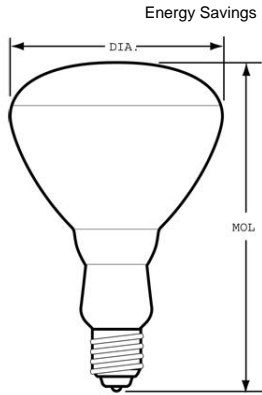

### GE soft white 65 watt BR40 floodlight 1-pack

- Use original GE's Soft White when you need a light without glare and harsh shadows.
- Replace ordinary light bulbs with GE Flood and Spotlight in all your track and recessed lighting fixtures.
- Estimated yearly energy costs \$7.83 based on 3 hours per day \$0.11 per kWh
- Lasts 1.8 years based on 3 hours per day usage
- 2600K soft white light appearance
- 500 lumens providing comfortable, inviting™ light
- BR40 indoor floodlight with medium base for use in directional fixtures such as recessed can lighting
- GE soft white indoor spotlights provide warm, pleasing everyday light without harsh glares and shadows. These bulbs' funnel shape and reflective coating help direct light where it is needed better than a standard incandescent bulb

### DIMENSIONS

Maximum Overall Length (MOL)	6.5600 in(166.6 mm)
Bulb Diameter (DIA)	5.000 in(127.0 mm)