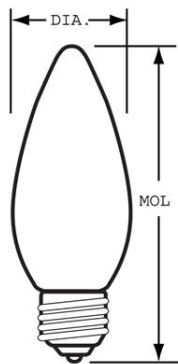

### 40891 - 40BFM PQ2/6

GE crystal clear 40 watt blunt tip 2-pack

- Add a decorative touch by using GE Crystal Clear bulbs in chandeliers, sconces or anywhere the bulb is visible.
- These GE Crystal Clear bulbs are ideal for ceiling fans
- Smaller, better-fitting bulb makes them less visible in fixture than regular bulbs
- Rugged filament withstands fan vibration.
- 2500K soft white light appearance
- Add sparkle to your decorative fixtures with GE crystal clear bulbs. The clear glass and elegant filament design provide a decorative touch in fixtures where the bulb is visible. GE crystal clear decorative bulb shape compliments fixtures where the bulb is visible, like sconces and chandeliers
- Blunt Tip candle with medium base for use in chandeliers and sconces
- Estimated yearly energy costs \$4.82 based on 3 hours per day \$0.11 per kWh
- Lasts 1.4 years based on 3 hours per day usage
- 350 lumens providing subtle, reassuring™ light

#### GENERAL CHARACTERISTICS

|                     |                           |
|---------------------|---------------------------|
| Lamp Type           | Incandescent - Decorative |
| Bulb                | B13                       |
| Base                | Medium Screw (E26)        |
| Filament            | C-9                       |
| Bulb Finish         | Clear                     |
| Rated Life (NOM)    | 1500.0 h                  |
| Primary Application | Chandelier                |

#### DIMENSIONS

|                                    |                    |
|------------------------------------|--------------------|
| Maximum Overall Length (MOL) (NOM) | 4.620 in(117.3 mm) |
| Bulb Diameter (DIA) (NOM)          | 1.625 in(41.3 mm)  |