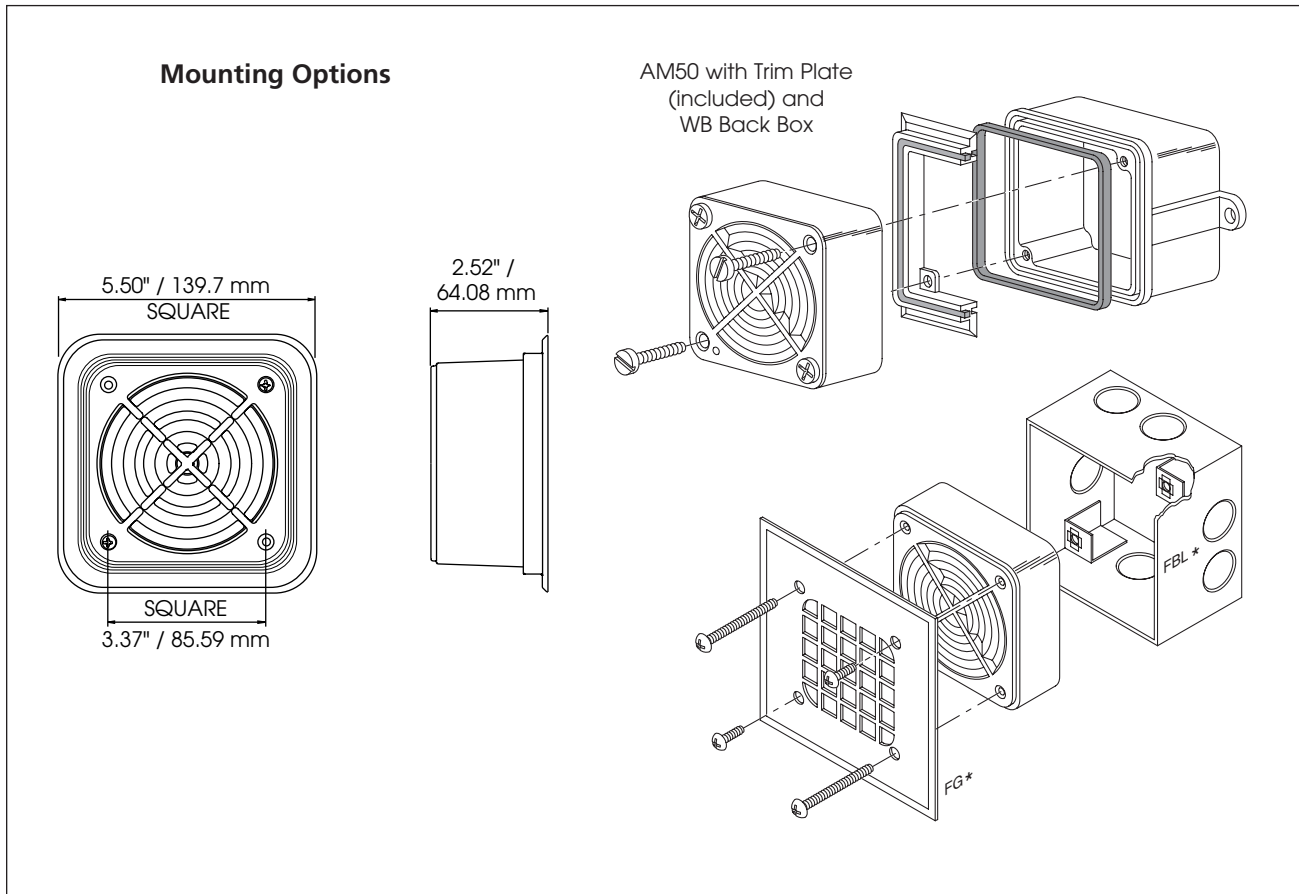

► Model AM50

AudioMaster® Public Address 2 Watt Re-Entrant Speaker

The Federal Signal Model AM50 is a compact, two watt, transformer coupled speaker for use in emergency notification or paging applications. The unique design of this four-inch square speaker centers around the short, folded, re-entrant horn that is interposed between the diaphragm and the surrounding space.

This speaker is supplied with wiring terminals and strain relief for inbound and outbound speaker wiring.

The AM50 is designed primarily for wall mounting and includes a trim ring for adapting to any standard four-inch square or weatherproof back box. This speaker is Underwriters Laboratories Listed for "Fire Protective Signaling Use" and California State Fire Marshall approved.

FEATURES

- 2 watt
- 25 or 70 Vrms
- Transformer coupled
- Several mounting options
- Pre-assembled
- Indoor and outdoor use
- Type 3R with WB weatherproof back box
- UL Fire Listed and CSFM Approved

MODEL	POWER HANDLING	FREQUENCY RESPONSE	TRANSFORMER	POWER TAPS	BEAM WIDTH	SPL PER UL 1480	
						10'	1M
AM50-25*	2 watt	140Hz - 10KHz	25 Vrms	2, 1, 1/2, 1/4	170°	87 dBa	97 dBa
AM50-70B	2 watt	140Hz - 10KHz	70 Vrms	2, 1, 1/2, 1/4	170°	87 dBa	97 dBa

* Indicates housing color: (B) for Beige housing, (R) for Red housing. AM50-70B model is only available in Beige.

Public Address Speaker (AM50)

SPECIFICATIONS

Operating Temperature:	-40°F to 151°F	-40°C to 66°C
Net Weight:	1.4 lbs	0.64 kg
Shipping Weight:	1.75 lbs	1.3 kg
Height:	5.5"	137.9 mm
Width:	5.5"	137.9 mm
Depth:	2.5"	63.5 mm