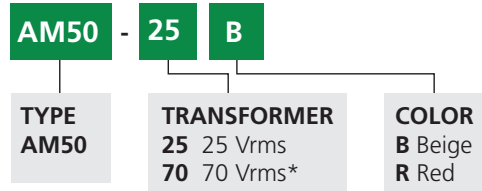

* Indicates housing color: (B) for Beige housing, (R) for Red housing. AM50-70B model is only available in Beige.

Public Address Speaker (AM50)

SPECIFICATIONS

Operating Temperature:	-40°F to 151°F	-40°C to 66°C
Net Weight:	1.4 lbs	0.64 kg
Shipping Weight:	1.75 lbs	1.3 kg
Height:	5.5"	137.9 mm
Width:	5.5"	137.9 mm
Depth:	2.5"	63.5 mm

HOW TO ORDER

* 70 Vrms model is only available in Beige

OPTIONAL ACCESSORIES

Description	Part Number
Weatherproof Back Box	WB
Grille	FG
Flush Mount Back Box	FBL