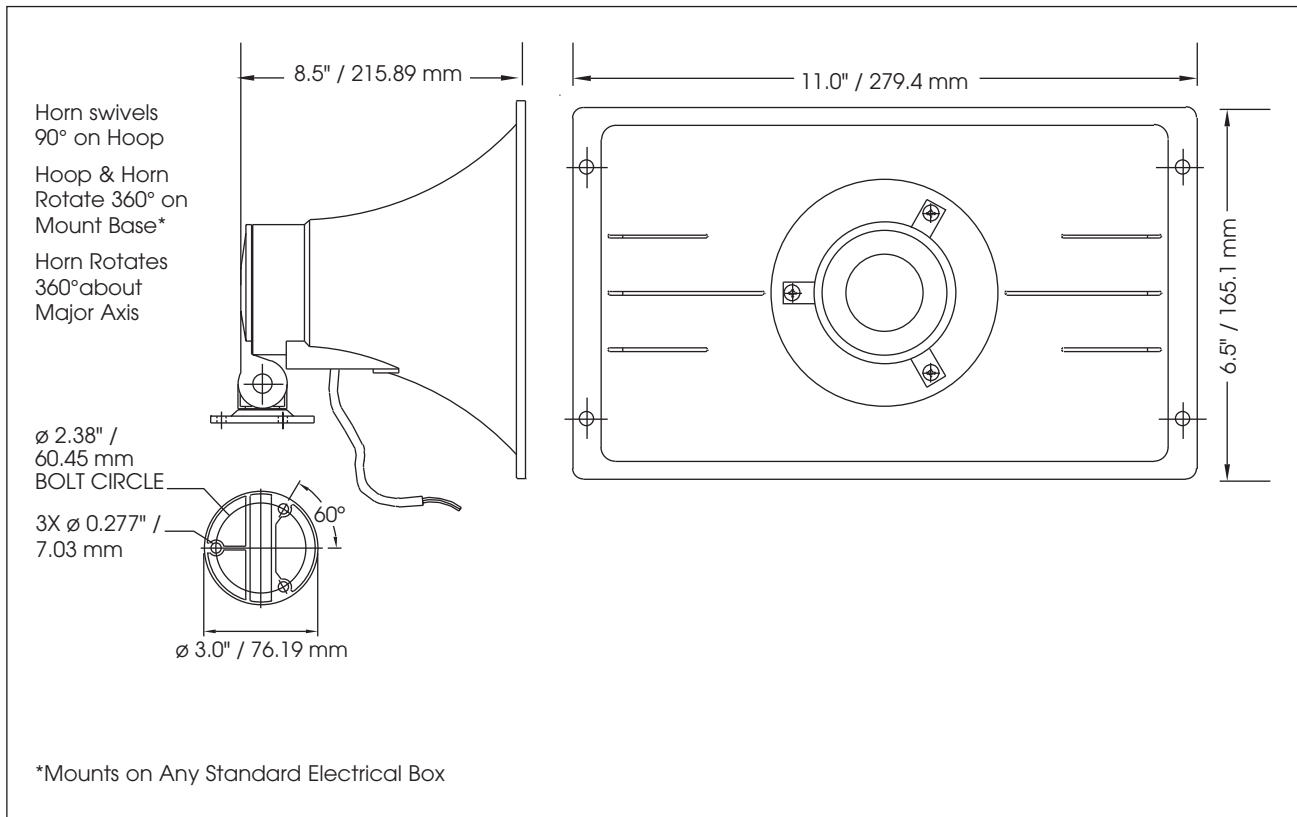

► Model AM30

AudioMaster® Public Address 30 Watt Speaker

The Federal Signal AM30 is an 8 Ohm constant directivity, re-entrant speaker that is ideal for most public address or paging applications. The constant directivity horn design provides excellent sound coverage throughout the typical frequency range of speech. The AM30 is molded from impact-resistant, beige acrylic-styrene-acrylonitrile (ASA). The unique omni-directional swivel mount of this speaker allows the unit to be pointed anywhere within a 360° half-sphere of area.

The driver of the AM30 employs a rugged phenolic diaphragm, a 1.5-inch diameter voice coil, and "rim centered" ferrite magnet structure for long life and durability under extreme operating conditions. A 12-inch connecting cable, phased and color coded, is provided for connecting the AM30.

MODEL	POWER HANDLING	FREQUENCY RESPONSE	IMPEDENCE	BEAM WIDTH	DECIBELS	
					10'	1M
AM30	30 watt	400-6500Hz	8 Ohm	80° x 50°	112	122

Public Address Speaker (AM30)

SPECIFICATIONS

Net Weight:	4.1 lbs.	1.8 kg
Shipping Weight:	4.6 lbs.	2.1 kg
Height:	6.5"	165.1 mm
Width:	11.0"	279.4 mm
Depth:	8.5"	215.9 mm

HOW TO ORDER

Specify Model:**AM30** – Speaker, 30 watt, swivel mount