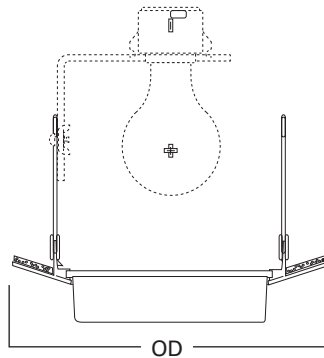

## SPECIFICATION FEATURES

Torsion springs pull trim tight to ceiling. High gloss appliance white trim. Wet location listed for use in showers. Non-conductive, non-corrosive gasketing polymer trim ring.

## ERT702

6-Inch Drop Opal Plastic Lens

"Dead Front"  
Non-Conductive  
trim ring and glass lens

Outside Diameter: 8" [203mm]