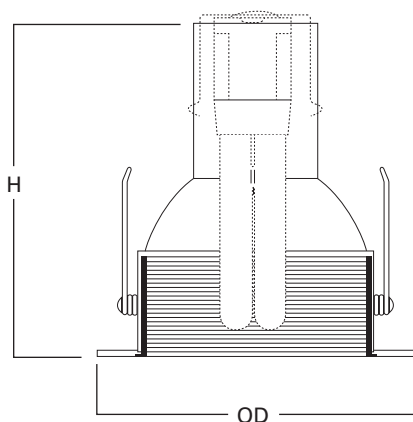

DESCRIPTION

Coilex™ baffle trim for H5, ET/EI500, H570, H571 and H572 series housings. Includes dual position socket support for BR, R or PAR lamps.

Catalog #		Type
Project		
Comments		Date
Prepared by		

SPECIFICATION FEATURES

Torsion springs pull trim tight to ceiling. Straight sided trim ring coordinates with die cast Halo 3" and 4" trims.

Lamp Listings - Incandescent

H5ICT	60W BR30, 50W PAR30
H5RICT	60W BR30, 50W PAR30, 50W PAAR30L
H5T	60W BR30, 75W R30, 75W PAR30
H5RT	

Lamp Listings - GU24

H524ICAT	CF15/R30/GU24
H524ICATL	
H524RICAT	CF13/GU24 (spiral)
H524RICATL	

Lamp Listings - CFL (4-Pin)

H570ICAT	13W DTT, 13W TTT, 4-Pin Compact Fluorescent Lamp
H570RICAT	
H571ICAT	18W DTT, 18W TTT, 4-Pin Compact Fluorescent Lamp
H571RICAT	
H572ICAT	26W DTT, 26W TTT, 4-Pin Compact Fluorescent Lamp
H572RICAT	
H573ICAT1D	
H573RICAT1D	

5016P
White Trim, Black Baffle

5016W
White Trim, White Baffle

5016

5-Inch Coilex™ Baffle with Reflector

Height: 6-3/4" [171mm]
Outside Diameter: 6-3/8" [162mm]

ORDERING INFORMATION

Trim	Finish	Accessories
<input type="text"/>	<input type="text"/>	<input type="text"/>
5016 = 5" Coilex™ baffle trim	P = White trim ring with black baffle W = White trim ring with white baffle	OT500P = 5" Oversize trim ring - white