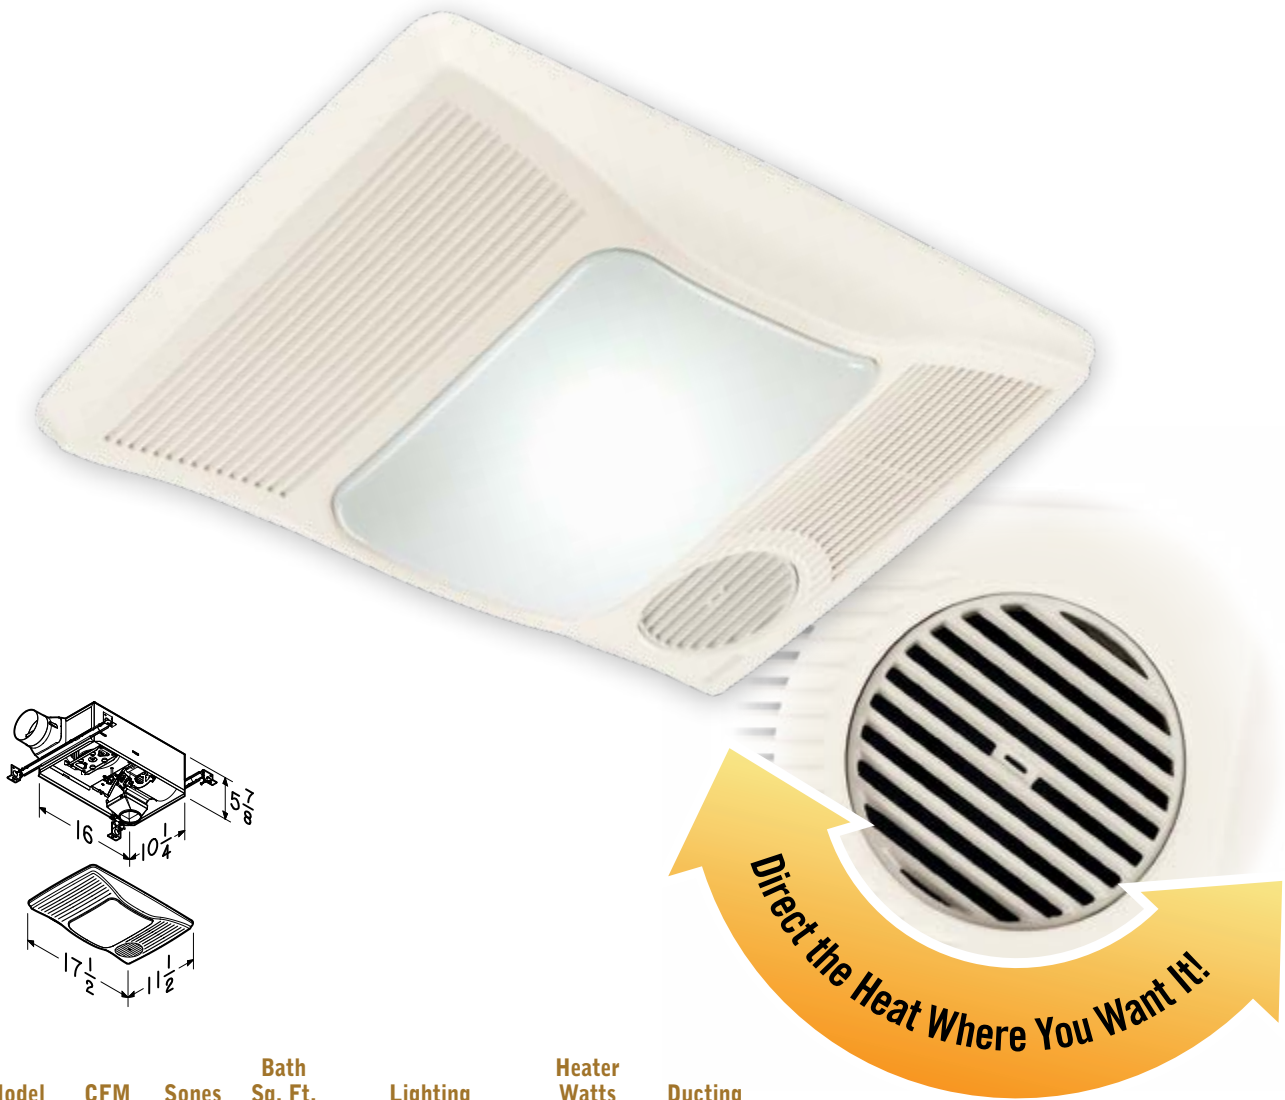

Heater/Fan/Lights

Broan Directionally-Adjustable Heater/Fan/Lights. You don't need to heat the entire house to have a comfortable bathroom first thing in the morning. And it simply doesn't make sense to wait for your central heating system to do what Broan can do instantly. Our Heater/Fan/Light provides powerful heating, light and ventilation at the touch of a switch. And with our 360° directionally-adjustable heat outlet, you're assured the heat will end up exactly where you need it.

Heater/Fan/Light Features

- Heater/Fan/Light brings convenient, comforting warmth to your bathroom
- Quiet operation – 2.0 sone, 100 CFM ventilation fan
- Quiet, high-output 1500-watt heater with exclusive directionally adjustable design (see below)
- 4" ducting for new construction or retrofit
- Multi-function wall switches sold separately
- Choice of bright 100-watt incandescent or energy-efficient 27-watt GU24 (bulb included) fluorescent lighting
- Fan motor is engineered for continuous operation
- HVI Certified
- Type IC
- Requires a dedicated 20 amp circuit
- Fits 2" x 6" ceiling construction

100HL & 100HFL Heater/Fan/Light

Model	CFM	Sones	Bath Sq. Ft.	Lighting	Heater Watts	Ducting
100HL	100	2.0	90	100W Incandescent	1500	4"
100HFL	100	2.0	90	27W GU24 Fluorescent*	1500	4"

* Bulb Included