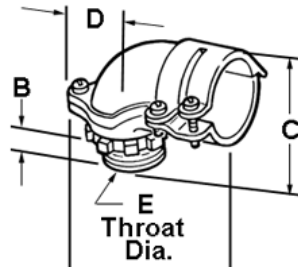

## 90° - Large Size- Malleable

### Application

90 Degrees fitting with cover used for connecting flexible metal conduit to box or enclosure.

**Catalog ID:** 809-I

**UPC Number:** 781747108098

**Description:** Connector, 90 Degrees, Malleable Iron, Insulated Throat, Size K.O. 1 1/2 Inch

**Application:** 90 Degrees fitting with cover used for connecting flexible metal conduit to box or enclosure.