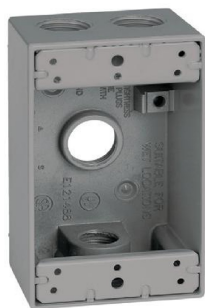

### Applications

- For use in branch circuit wiring in wet, damp or dry locations
- May be used as a weatherproof junction box, or as a housing for receptacles, switches and GFCI's

**B-5V**

**DB-5V**

**B5-2V**

### One Gang Outlet Box with 3 Threaded Outlets

4 9/16" x 2 13/16" x 2", closure plugs, ground screw and mounting lugs included

BWF#	Unit UPC 0-87115	Unit Cubic	Description Outlets	Color	Case Qty.	Case Weight
<b>Show Pak</b>						
B-5V	18021-6	18.3"	3-1/2"	Grey	20	11.6
B-5AV	18520-4	18.3"	3-1/2"	Bronze	20	11.6
B-5WV	18720-8	18.3"	3-1/2"	White	20	11.6
B-75V	18031-5	18.3"	3-3/4"	Grey	20	11.4
B-75AV	52886-5	18.3"	3-3/4"	Bronze	20	11.4
B-75WV	52885-8	18.3"	3-3/4"	White	20	11.4
B-100V	27100-6	18.3"	3-1"	Grey	20	11.2
<b>Blister Carded</b>						
1503-1	01503-7	18.3"	3-1/2"	Grey	6	3.9
1503AB-1	18523-5	18.3"	3-1/2"	Bronze	6	3.9
1503W-1	50000-7	18.3"	3-1/2"	White	6	3.9
1753-1	01753-6	18.3"	3-3/4"	Grey	6	3.9
1753AB-1	18533-4	18.3"	3-3/4"	Bronze	6	3.9
1753W-1	50005-2	18.3"	3-3/4"	White	6	3.9

### Deep, One Gang Outlet Box with 3 Threaded Outlets

4 9/16" x 2 13/16" x 2 5/8", closure plugs, ground screw and mounting lugs included

BWF#	Unit UPC 0-87115	Unit Cubic	Description Outlets	Color	Case Qty.	Case Weight
<b>Show Pak</b>						
DB-5V	38006-7	25.5	3-1/2"	Grey	12	10
DB-75V	27105-1	25.5	3-3/4"	Grey	12	10
DB-100V	27108-2	25.5	3-1"	Grey	12	10