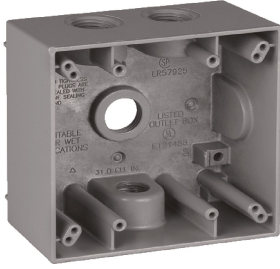

Two Gang Weatherproof Outlet Boxes – Die Cast Metal

Two Gang Outlet Box with 4 Threaded Outlets

4-9 / 16" x 4-5 / 8" x 2", closure plugs, ground screw and mounting lugs included

TGB-54V

BWF#	Unit UPC 0-87115	Unit Cubic	Description Outlets	Color	Case Qty.	Case Weight
Show Pak						
TGB-54V	19026-0	31.0"	4-1/2"	Grey	12	13
TGB75-4V	27152-5	31.0"	4-3/4"	Grey	12	13
Blister Carded						
2504-1	02504-3	31.0"	4-1/2"	Grey	6	7
2504AB-1	19527-2	31.0"	4-1/2"	Bronze	6	7
2504W-1	50025-0	31.0"	4-1/2"	White	6	7