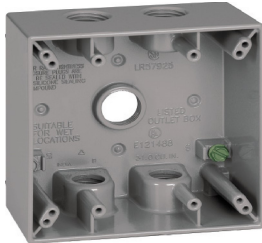

Deep, Two Gang Outlet Box with 5 Threaded Outlets

4-9 / 16" x 4-5 / 8" x 2-5 / 8", closure plugs, ground screw and mounting lugs included

DTB-5V

BWF#	Unit UPC 0-87115	Unit Cubic	Description Outlets	Color	Case Qty.	Case Weight
DTB-5V	38028-9	36.0	5-1/2"	Grey	6	7
DTB-75V	27183-9	36.0	5-3/4"	Grey	6	7
DTB-100V	27186-0	36.0	5-1"	Grey	6	7

Two Gang Outlet Box with 6 "X" Type Threaded Outlets

4-9 / 16" x 4-5 / 8" x 2", closure plugs, ground screw and mounting lugs included