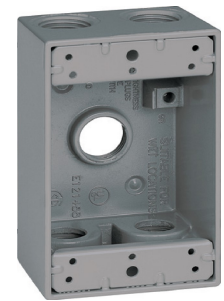

### Deep, One Gang Outlet Box with 3 Threaded Outlets

4 9/16" x 2 13/16" x 2 5/8", closure plugs, ground screw and mounting lugs included

BWF#	Unit UPC 0-87115	Unit Cubic	Description Outlets	Color	Case Qty.	Case Weight
<b>Show Pak</b>						
DB-5V	38006-7	25.5	3-1/2"	Grey	12	10
DB-75V	27105-1	25.5	3-3/4"	Grey	12	10
DB-100V	27108-2	25.5	3-1"	Grey	12	10

### One Gang Outlet Box with 4 Threaded Outlets

4 9/16" x 2 13/16" x 2", closure plugs, ground screw and mounting lugs included

BWF#	Unit UPC 0-87115	Unit Cubic	Description Outlets	Color	Case Qty.	Case Weight
<b>Show Pak</b>						
B5-2V	18041-4	18.3"	4-1/2"	Grey	20	12.1
B5-2AV	27111-2	18.3"	4-1/2"	Bronze	20	12.1
B5-2WV	18044-5	18.3"	4-1/2"	White	20	12.1
B75-2V	18051-3	18.3"	4-3/4"	Grey	20	12.1
B75-2AV	27113-6	18.3"	4-3/4"	Bronze	20	12.1
B75-2WV	27114-3	18.3"	4-3/4"	White	20	12.1
<b>Blister Carded</b>						
1504-1	01504-4	18.3"	4-1/2"	Grey	6	4.0
1504AB-1	18543-3	18.3"	4-1/2"	Bronze	6	4.0
1504W-1	50010-6	18.3"	4-1/2"	White	6	4.0
1754-1	01754-3	18.3"	4-3/4"	Grey	6	4.0
1754AB-1	18553-2	18.3"	4-3/4"	Bronze	6	4.0
1754W-1	50015-1	18.3"	4-3/4"	Bronze	6	4.0

## One Gang Outlet Box with 5 Threaded Outlets

4 9/16" x 2 13/16" x 2", closure plugs, ground screw and mounting lugs included

BWF#	Unit UPC 0-87115	Unit Cubic	Description Outlets	Color	Case Qty.	Case Weight
<b>Show Pak</b>						
B5-22V	18061-2	18.3"	5-1/2"	Grey	20	12
B5-22AV	27115-0	18.3"	5-1/2"	Bronze	20	12
B5-22WV	27116-7	18.3"	5-1/2"	White	20	12
B75-22V	18071-1	18.3"	5-3/4"	Grey	20	11.4
B75-22AV	27117-4	18.3"	5-3/4"	Bronze	20	11.4
B75-22WV	27118-1	18.3"	5-3/4"	White	20	11.4
B5-22XV	18081-0	18.3"	5-1/2" X	Grey	20	12
B75-22XV	27121-1	18.3"	5-3/4" X	Grey	20	12
B100-22XV	27124-2	18.3"	5-1" X	Grey	20	12