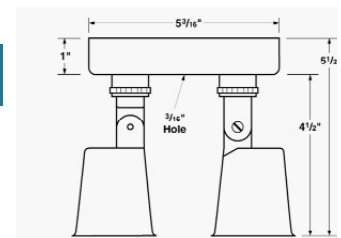

### Slip Fitter Pole Top Adapters

For use with troughs or boxes

BWF#	Unit UPC 0-87115	Type	Description	Color	Case Qty.	Case Weight
<b>Boxed</b>						
A-20	39020-2	1/2" NPT		Metal	10	4

**A-20**

### Two Lamp Swivel Light with Deep Ceiling Plate

Deep ceiling plate, 2 adjustable lampholders, porcelain sockets with leads & internal gaskets

BWF#	Unit UPC 0-87115	Type	Description	Color	Case Qty.	Case Weight
<b>Boxed</b>						
SVLD-2	31136-8	Deep Box		Grey	8	14
SVLD-2AB	31537-3	Deep Box		Bronze	8	14
SVLD-2W	31737-7	Deep Box		White	8	14