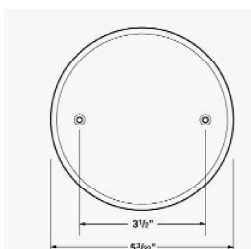

CC-3WV, CC-4WV