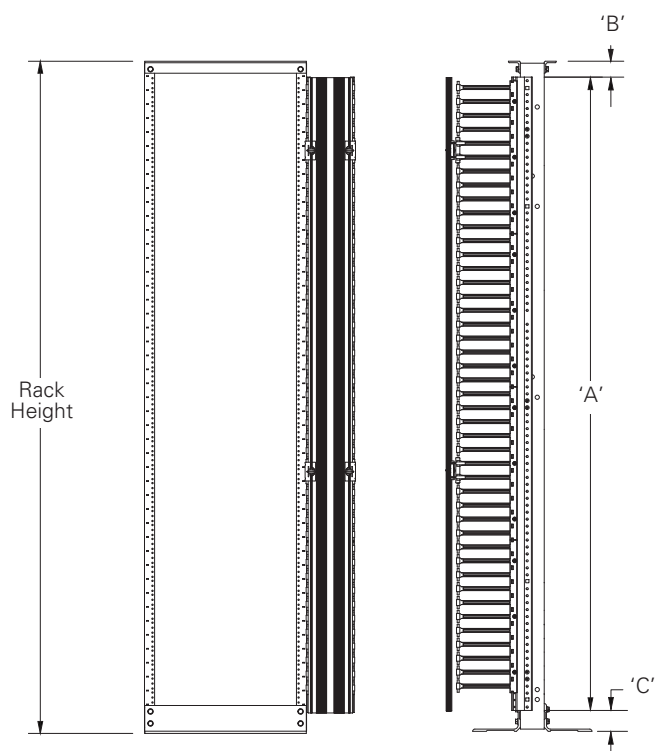

RCM+ Rack Mounted Vertical Cable Manager With Cover Single Sided High Density Plastic Finger Style

- Single-sided SB860 Series RCM+ vertical cable managers with extended fingers are designed for routing high density cabling by providing maximum cable support for each rack mounting space
- Stylistic, full length doors, with quarter-turn locking hinges, allow for quick opening from either side or complete removal
- Compatible with RCM+ extended horizontal cable managers
- Three (3) snap-on gates retain cables when doors are opened or removed. Gates can be placed at any location
- Open back design allows unrestricted front and rear routing of cables
- Installation is easy and can be done in minutes using standard hand tools
- Optional back removable covers are designed with pass through openings for cable routing, keyhole slots for cable spools, slots for cable straps, and keyhole slots for direct ePDU mounting
- 1/4" (6.3mm) accessory mounting holes run the full height on both sides of the cable manager to accommodate the attachment of cable management accessories
- UL Listed as a Communication Circuit Accessory. File No. E171936
- Material: Aluminum with UL 94V-0 black plastic components
- Finish___: Flat Black Powder Coat (FB), Silver Powder Coat (SL), or Eaton White (EW)
- Vertical cable manager includes:
(1) vertical cabling section, (1) door, (3) gates, (25) push-in fasteners,
(6) cable strap mounts, (2) cable retainer bars and mounting hardware

Outside Dim.	Inside Dim.
3.6"	2.6"
6.0"	5.0"
10.0"	9.0"
12.0"	11.0"

U.S. Patent 7,362,941
Other Patents Pending

Single sided,
84" high x 6" wide
SB86086S084FB

SB86086S084FB
shown with optional
back removable cover
(see page 21)