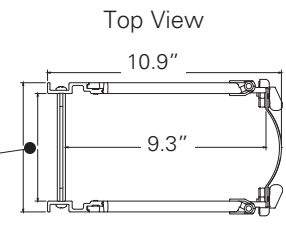

Outside Dim.	Inside Dim.
3.6"	2.6"
6.0"	5.0"
10.0"	9.0"
12.0"	11.0"

U.S. Patent 7,362,941
Other Patents Pending

Single sided,
84" high x 6" wide
SB86086S084FB

SB86086S084FB
shown with optional
back removable cover
(see page 21)