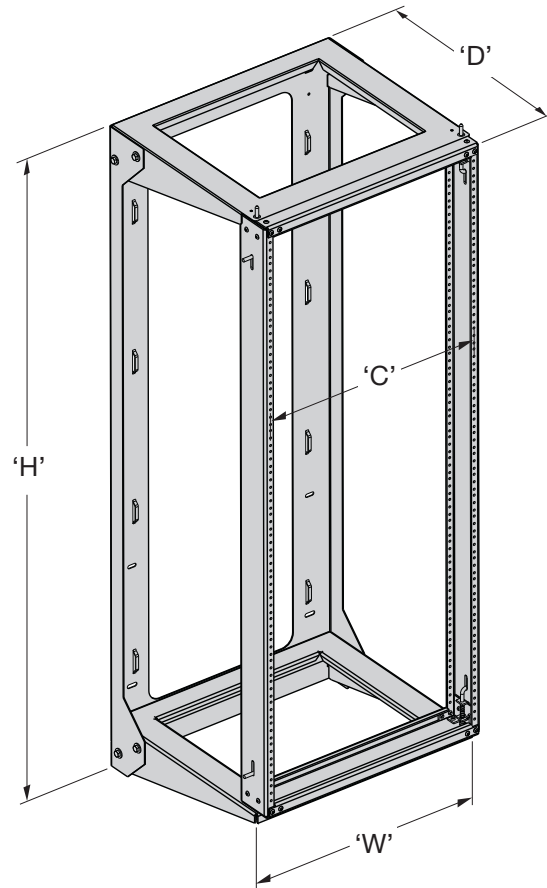

Swing Gate Wall Mounted Equipment Rack

19" Panel Mount

- Wall mounted rack door hinges to either side providing convenient access to the back of mounted equipment.
- Constructed of a steel frame and aluminum door with steel hinge pins.
- Easy, one person installation in about five (5) minutes.
- Mounting holes on 16" (406mm) centers.
- Door can be completely removed from frame after installation.
- EIA/ECA-310-E compliant with universal ($\frac{5}{8}$ " (16mm), $\frac{5}{8}$ " (16mm), $\frac{1}{2}$ " (13mm)) mounting hole spacing.
- Available in 19" EIA width. (Other sizes available upon request)
- Available in mounting heights of 24" (609mm), 30" (762mm), 44" (1117mm), 54" (1371mm) and 79" (2006mm).
- Available in depths of 8" (203mm), 12" (305mm), 18" (457mm), and 25" (635mm).
- Packaged unassembled in protective carton suitable for parcel shipment.
- Integrated cable tie/cable wrap tie-down points.
- Load Rating: 150 Lbs. (68kg) (assumes suitable mounting surface)
- Finish ___: Telco Gray Powder Coat (TG), Flat Black Powder Coat (FB) or Silver Powder Coat (SL)
  Other finishes are available upon request.
- UL listing - file number E235184

OPA *

Rack Mounting Units Spacing Qty.

24" (609mm) height
10 RMU's

30" (762mm) height
13 RMU's

44" (1117mm) height
21 RMU's

54" (1371mm) height
27 RMU's

79" (2006mm) height
41 RMU's

*See page 8 for OPA details.

Continued on page 27