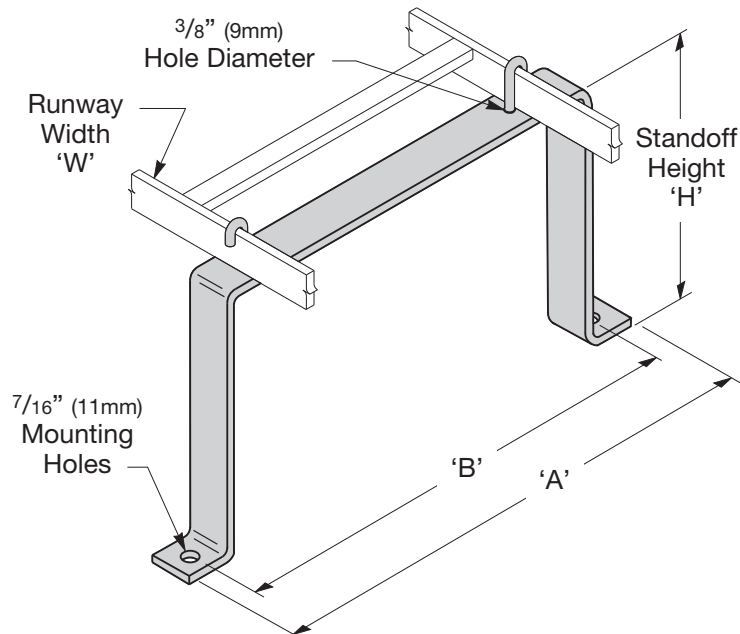

Runway Support

- Use to support cable runway from equipment cabinets, floor, or wall.
- Includes 5/16" "J" bolts and nuts. Anchors sold separately.
- Material: ASTM A36 structural steel
- Finish___: Yellow Zinc (YZ),
Telco Gray Powder Coat (TG) or
Flat Black Powder Coat (FB)
(Other finishes are available upon request)

Part Number	'W'		'A'		'B'		'H'		Weight	
	In.	(mm)	In.	(mm)	In.	(mm)	In.	(mm)	Lbs.	(kg)
SB2260602___							2"	(51)	1.1	(0.50)
SB2260604___							4"	(101)	1.4	(0.63)
SB2260606___	6"	(152)	9 ³ / ₄ "	(247)	7"	(178)	6"	(152)	1.7	(0.77)
SB2260608___							8"	(203)	2.1	(0.95)
SB2260610___							10"	(254)	2.4	(1.09)
SB2260612___							12"	(305)	2.7	(1.22)