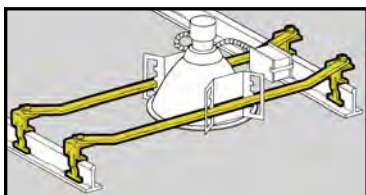

Light Fixture T-Bar Fasteners

- Adjustable span from 20" to 30".
- Fits horizontal and vertical flanges.
- Fixture position is adjustable.
- No center clips or tools required.
- One set completes one fixture installation (four bars per set).

Light Fixture T-Bar Fasteners

- Fixture position is adjustable within the span of the hanger.
- Fixed span of 24 inches for T-Bar applications.
- Requires only a screwdriver to install.
- One set completes one fixture installation (four bars per set).