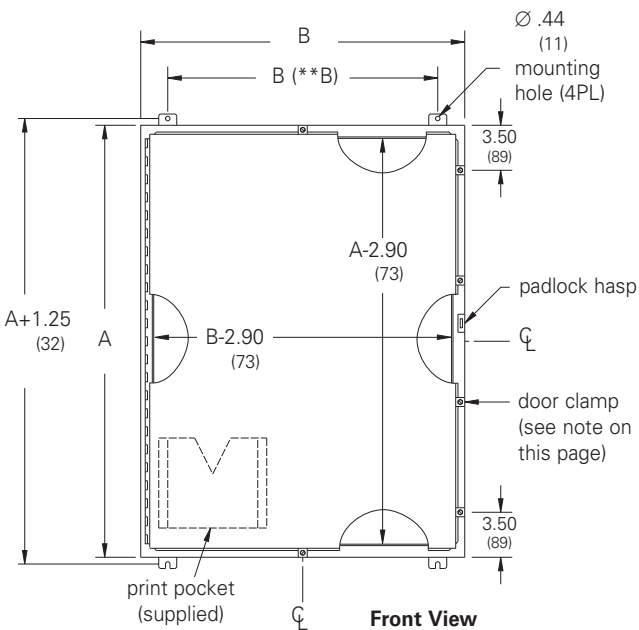

Notes: Dimensions: **B = (-2.50) if 12 inches wide; (-6.00) if wider than 12 inches.

We can provide special sizes, finishes and other modifications. Consult the factory for your special requirements.

Wall-Mount Enclosures Type 4X Single-Door Catalog Number

Type 4X Panel Enclosures

Notes: Clamps are mounted along three sides of the enclosure door. Spacing between clamps along side opposite the hinge does not exceed 15 inches. Dimensions are in inches. Millimeters shown are for reference only. Data subject to change without notice.