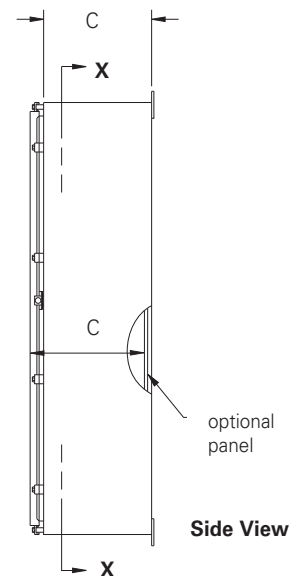

Notes: Dimensions: **B = (-2.50) if 12 inches wide; (-6.00) if wider than 12 inches.

We can provide special sizes, finishes and other modifications. Consult the factory for your special requirements.

Wall-Mount Enclosures Type 4X Single-Door Catalog Number