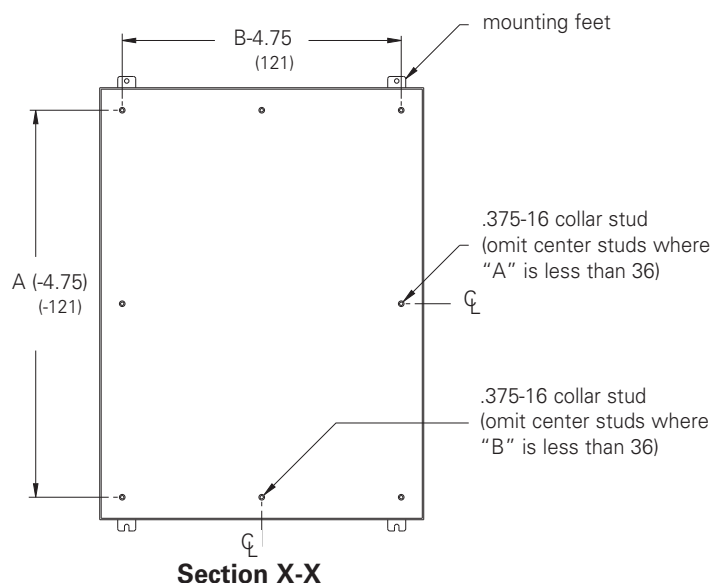

Notes: Dimensions: **B = (-2.50) if 12 inches wide; (-6.00) if wider than 12 inches.

We can provide special sizes, finishes and other modifications. Consult the factory for your special requirements.

Wall-Mount Enclosures Type 4X Single-Door Catalog Number

Type 4X Panel Enclosures

Notes: Clamps are mounted along three sides of the enclosure door. Spacing between clamps along side opposite the hinge does not exceed 15 inches. Dimensions are in inches. Millimeters shown are for reference only. Data subject to change without notice.