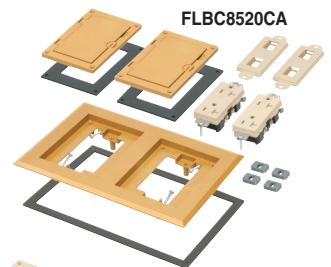

Includes single gang frame, (1) flip lid cover with gasket, (1) 20A decorator-style receptacle, (1) gasket, (1) low voltage insert, installation screws.

FLBC8510BL

Flip lid cover w/ gasket

Frame

Gasket

20A receptacle

Low voltage insert, plugs

FLBC8520BL

TWO GANG PLASTIC COVER / FRAME KITS

FLBC8520BL	22967	Two gang Frame	Black	1	1
FLBC8520BR	22968	Two gang Frame	Brown	1	1
FLBC8520GY	22969	Two gang Frame	Gray	1	1
FLBC8520LA	22978	Two gang Frame	Light Almond	1	1
FLBC8520CA	22977	Two gang Frame	Caramel	1	1

Includes two gang frame, (2) flip lid covers with gaskets, (2) 20A decorator-style receptacles, (2) gaskets, (2) low voltage inserts, installation screws.

FLBC8520CA

FLBC8530GY

THREE GANG PLASTIC COVER / FRAME KITS

Includes three gang frame, (3) flip lid covers with gaskets, (3) 20A decorator-style receptacles, (3) gaskets, (3) low voltage inserts, installation screws.

FLBC8530LA