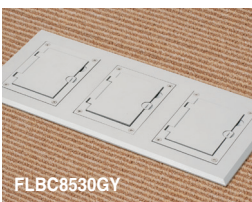

Includes single gang frame, (1) flip lid cover with gasket, (1) 20A decorator-style receptacle, (1) gasket, (1) low voltage insert, installation screws.

FLBC8510BL

Flip lid cover w/ gasket

Frame

Gasket

20A receptacle

Low voltage insert, plugs

FLBC8520BL

TWO GANG PLASTIC COVER / FRAME KITS

FLBC8520BL	22967	Two gang Frame	Black	1	1
FLBC8520BR	22968	Two gang Frame	Brown	1	1
FLBC8520GY	22969	Two gang Frame	Gray	1	1
FLBC8520LA	22978	Two gang Frame	Light Almond	1	1
FLBC8520CA	22977	Two gang Frame	Caramel	1	1

Includes two gang frame, (2) flip lid covers with gaskets, (2) 20A decorator-style receptacles, (2) gaskets, (2) low voltage inserts, installation screws.

FLBC8520CA

FLBC8530GY

THREE GANG PLASTIC COVER / FRAME KITS