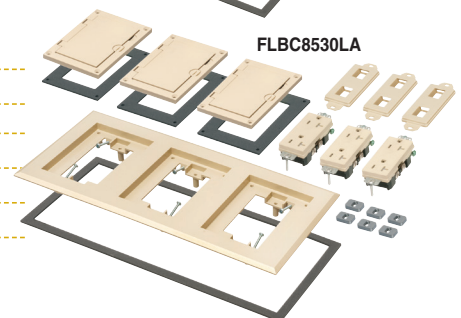

Low voltage insert, plugs

FLBC8520BL

TWO GANG PLASTIC COVER / FRAME KITS

FLBC8520BL	22967	Two gang Frame	Black	1	1
FLBC8520BR	22968	Two gang Frame	Brown	1	1
FLBC8520GY	22969	Two gang Frame	Gray	1	1
FLBC8520LA	22978	Two gang Frame	Light Almond	1	1
FLBC8520CA	22977	Two gang Frame	Caramel	1	1

Includes two gang frame, (2) flip lid covers with gaskets, (2) 20A decorator-style receptacles, (2) gaskets, (2) low voltage inserts, installation screws.

FLBC8520CA

FLBC8530GY

THREE GANG PLASTIC COVER / FRAME KITS

FLBC8530BL	22970	Three gang Frame	Black	1	1
FLBC8530BR	22971	Three gang Frame	Brown	1	1
FLBC8530GY	22972	Three gang Frame	Gray	1	1
FLBC8530LA	22980	Three gang Frame	Light Almond	1	1
FLBC8530CA	22979	Three gang Frame	Caramel	1	1

Includes three gang frame, (3) flip lid covers with gaskets, (3) 20A decorator-style receptacles, (3) gaskets, (3) low voltage inserts, installation screws.

FLBC8530LA