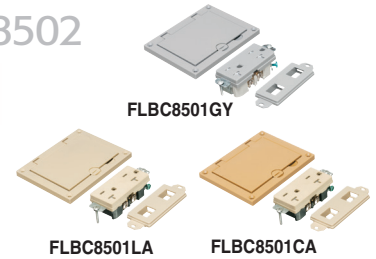

MODULAR SINGLE Gang
COVER SHAPE

PLASTIC COVERS, 5 COLORS

RECTANGULAR NON-METALLIC BOX

(2) FLBC8500 boxes

(1) FLBC8520LA Light Almond plastic cover/frame kit

(3) FLBC8500 boxes
(1) FLBC8530BL Black plastic cover/frame kit

COVER KITS FOR FLBC8500, FLBC8502

FLBC8501BL

FLBC8501BR

CATALOG NUMBER	UPC/DCI/NAED MFG. #018997	DESCRIPTION	PLASTIC COVER COLOR	UNIT PKG	STD PKG
FLBC8501BL	22961	Single gang Flip Lid Cover	Black	1	10
FLBC8501BR	22962	Single gang Flip Lid Cover	Brown	1	10
FLBC8501GY	22963	Single gang Flip Lid Cover	Gray	1	10
FLBC8501LA	22974	Single gang Flip Lid Cover	Light Almond	1	10
FLBC8501CA	22973	Single gang Flip Lid Cover	Caramel	1	10

FLBC8501GY

FLBC8501LA

FLBC8501CA

Includes PLASTIC single gang gasketed flip lid cover, (1) 20A decorator-style receptacle, (1) low voltage insert.

FLBC8510BR

SINGLE GANG PLASTIC COVER / FRAME KITS

FLBC8510BL	22964	Single gang Frame	Black	1	1
FLBC8510BR	22965	Single gang Frame	Brown	1	1
FLBC8510GY	22966	Single gang Frame	Gray	1	1
FLBC8510LA	22976	Single gang Frame	Light Almond	1	1
FLBC8510CA	22975	Single gang Frame	Caramel	1	1

Includes single gang frame, (1) flip lid cover with gasket, (1) 20A decorator-style receptacle, (1) gasket, (1) low voltage insert, installation screws.

FLBC8510BL

Flip lid cover w/ gasket

Frame

Gasket

20A receptacle