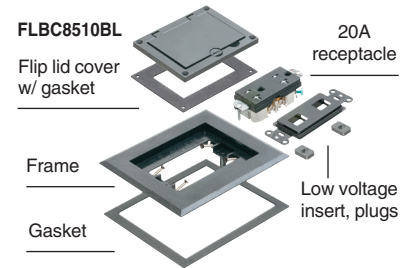

COVER KITS FOR FLBC8500, FLBC8502

FLBC8501BL

FLBC8501BR

CATALOG NUMBER	UPC/DCI/NAED MFG. #018997	DESCRIPTION	PLASTIC COVER COLOR	UNIT PKG	STD PKG
FLBC8501BL	22961	Single gang Flip Lid Cover	Black	1	10
FLBC8501BR	22962	Single gang Flip Lid Cover	Brown	1	10
FLBC8501GY	22963	Single gang Flip Lid Cover	Gray	1	10
FLBC8501LA	22974	Single gang Flip Lid Cover	Light Almond	1	10
FLBC8501CA	22973	Single gang Flip Lid Cover	Caramel	1	10

FLBC8501GY

FLBC8501LA

FLBC8501CA

Includes PLASTIC single gang gasketed flip lid cover, (1) 20A decorator-style receptacle, (1) low voltage insert.

FLBC8510BR

SINGLE GANG PLASTIC COVER / FRAME KITS

FLBC8510BL	22964	Single gang Frame	Black	1	1
FLBC8510BR	22965	Single gang Frame	Brown	1	1
FLBC8510GY	22966	Single gang Frame	Gray	1	1
FLBC8510LA	22976	Single gang Frame	Light Almond	1	1
FLBC8510CA	22975	Single gang Frame	Caramel	1	1

Includes single gang frame, (1) flip lid cover with gasket, (1) 20A decorator-style receptacle, (1) gasket, (1) low voltage insert, installation screws.

FLBC8510BL

Flip lid cover w/ gasket

Frame

Gasket

20A receptacle

Low voltage insert, plugs

FLBC8520BL

TWO GANG PLASTIC COVER / FRAME KITS

FLBC8520BL	22967	Two gang Frame	Black	1	1
FLBC8520BR	22968	Two gang Frame	Brown	1	1
FLBC8520GY	22969	Two gang Frame	Gray	1	1
FLBC8520LA	22978	Two gang Frame	Light Almond	1	1
FLBC8520CA	22977	Two gang Frame	Caramel	1	1