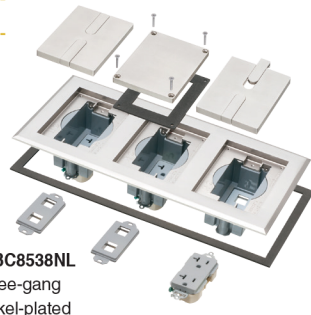

### SINGLE GANG RECESSED COVER / FRAME KITS

<b>FLBC8518MB</b>	22985	Single gang Frame	Brass-plated zinc	1	1
<b>FLBC8518NL</b>	22986	Single gang Frame	Nickel-plated zinc	1	1

Includes single gang recessed frame with gasket and installed 20A receptacle, colored insert, low voltage keystone insert, gasketed blank cover with mounting screws, dual slotted in use cover with removable tabs.

### TWO GANG RECESSED COVER / FRAME KITS

<b>FLBC8528MB</b>	22987	Two gang Frame	Brass-plated zinc	1	1
<b>FLBC8528NL</b>	22988	Two gang Frame	Nickel-plated zinc	1	1

Includes two gang recessed frame with gasket, (2) 20A receptacles, colored insert, (2) low voltage keystone inserts, (2) gasketed blank covers with mounting screws, (2) dual slotted in-use covers with removable tabs.

### THREE GANG RECESSED COVER / FRAME KITS

<b>FLBC8538MB</b>	22989	Three gang Frame	Brass-plated zinc	1	1
<b>FLBC8538NL</b>	22990	Three gang Frame	Nickel-plated zinc	1	1

Includes three gang recessed frame with gasket, (3) 20A receptacles, colored insert, (3) low voltage keystone inserts, (3) gasketed blank covers with mounting screws, (3) dual slotted in-use covers with removable tabs.

FLBC8508MB

FLBC8508NL

FLBC8518MB  
Single-gang  
Brass-plated

FLBC8518NL  
Single-gang  
Nickel-plated

FLBC8528MB  
Two-gang  
Brass-plated

FLBC8528NL  
Two-gang  
Nickel-plated

FLBC8538MB  
Three-gang  
Brass-plated