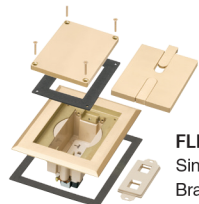

### SINGLE GANG RECESSED COVER / FRAME KITS

<b>FLBC8518MB</b>	22985	Single gang Frame	Brass-plated zinc	1	1
<b>FLBC8518NL</b>	22986	Single gang Frame	Nickel-plated zinc	1	1

Includes single gang recessed frame with gasket and installed 20A receptacle, colored insert, low voltage keystone insert, gasketed blank cover with mounting screws, dual slotted in use cover with removable tabs.

### TWO GANG RECESSED COVER / FRAME KITS

<b>FLBC8528MB</b>	22987	Two gang Frame	Brass-plated zinc	1	1
<b>FLBC8528NL</b>	22988	Two gang Frame	Nickel-plated zinc	1	1

Includes two gang recessed frame with gasket, (2) 20A receptacles, colored insert, (2) low voltage keystone inserts, (2) gasketed blank covers with mounting screws, (2) dual slotted in-use covers with removable tabs.

### THREE GANG RECESSED COVER / FRAME KITS

<b>FLBC8538MB</b>	22989	Three gang Frame	Brass-plated zinc	1	1
<b>FLBC8538NL</b>	22990	Three gang Frame	Nickel-plated zinc	1	1

Includes three gang recessed frame with gasket, (3) 20A receptacles, colored insert, (3) low voltage keystone inserts, (3) gasketed blank covers with mounting screws, (3) dual slotted in-use covers with removable tabs.

FLBC8508MB

FLBC8508NL

FLBC8518MB  
Single-gang  
Brass-plated

FLBC8518NL  
Single-gang  
Nickel-plated

FLBC8528MB  
Two-gang  
Brass-plated

FLBC8528NL  
Two-gang  
Nickel-plated

FLBC8538MB  
Three-gang  
Brass-plated