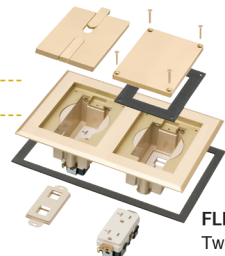

### SINGLE GANG RECESSED COVER / FRAME KITS

<b>FLBC8518MB</b>	22985	Single gang Frame	Brass-plated zinc	1	1
<b>FLBC8518NL</b>	22986	Single gang Frame	Nickel-plated zinc	1	1

Includes single gang recessed frame with gasket and installed 20A receptacle, colored insert, low voltage keystone insert, gasketed blank cover with mounting screws, dual slotted in use cover with removable tabs.

### TWO GANG RECESSED COVER / FRAME KITS

<b>FLBC8528MB</b>	22987	Two gang Frame	Brass-plated zinc	1	1
<b>FLBC8528NL</b>	22988	Two gang Frame	Nickel-plated zinc	1	1

Includes two gang recessed frame with gasket, (2) 20A receptacles, colored insert, (2) low voltage keystone inserts, (2) gasketed blank covers with mounting screws, (2) dual slotted in-use covers with removable tabs.

### THREE GANG RECESSED COVER / FRAME KITS

<b>FLBC8538MB</b>	22989	Three gang Frame	Brass-plated zinc	1	1
<b>FLBC8538NL</b>	22990	Three gang Frame	Nickel-plated zinc	1	1

Includes three gang recessed frame with gasket, (3) 20A receptacles, colored insert, (3) low voltage keystone inserts, (3) gasketed blank covers with mounting screws, (3) dual slotted in-use covers with removable tabs.

FLBC8508MB

FLBC8508NL

FLBC8518MB  
Single-gang  
Brass-plated

FLBC8518NL  
Single-gang  
Nickel-plated

FLBC8528MB  
Two-gang  
Brass-plated

FLBC8528NL  
Two-gang  
Nickel-plated

FLBC8538MB  
Three-gang  
Brass-plated