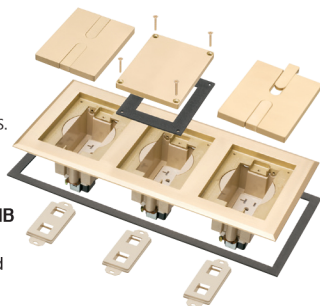

### SINGLE GANG RECESSED COVER / FRAME KITS

<b>FLBC8518MB</b>	22985	Single gang Frame	Brass-plated zinc	1	1
<b>FLBC8518NL</b>	22986	Single gang Frame	Nickel-plated zinc	1	1

Includes single gang recessed frame with gasket and installed 20A receptacle, colored insert, low voltage keystone insert, gasketed blank cover with mounting screws, dual slotted in use cover with removable tabs.

### TWO GANG RECESSED COVER / FRAME KITS

<b>FLBC8528MB</b>	22987	Two gang Frame	Brass-plated zinc	1	1
<b>FLBC8528NL</b>	22988	Two gang Frame	Nickel-plated zinc	1	1

Includes two gang recessed frame with gasket, (2) 20A receptacles, colored insert, (2) low voltage keystone inserts, (2) gasketed blank covers with mounting screws, (2) dual slotted in-use covers with removable tabs.

### THREE GANG RECESSED COVER / FRAME KITS

<b>FLBC8538MB</b>	22989	Three gang Frame	Brass-plated zinc	1	1
<b>FLBC8538NL</b>	22990	Three gang Frame	Nickel-plated zinc	1	1

Includes three gang recessed frame with gasket, (3) 20A receptacles, colored insert, (3) low voltage keystone inserts, (3) gasketed blank covers with mounting screws, (3) dual slotted in-use covers with removable tabs.

FLBC8508MB

FLBC8508NL

FLBC8518MB  
Single-gang  
Brass-plated

FLBC8518NL  
Single-gang  
Nickel-plated

FLBC8528MB  
Two-gang  
Brass-plated

FLBC8528NL  
Two-gang  
Nickel-plated

FLBC8538MB  
Three-gang  
Brass-plated