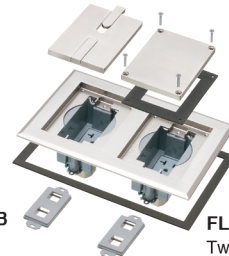

### SINGLE GANG RECESSED COVER / FRAME KITS

<b>FLBC8518MB</b>	22985	Single gang Frame	Brass-plated zinc	1	1
<b>FLBC8518NL</b>	22986	Single gang Frame	Nickel-plated zinc	1	1

Includes single gang recessed frame with gasket and installed 20A receptacle, colored insert, low voltage keystone insert, gasketed blank cover with mounting screws, dual slotted in use cover with removable tabs.

### TWO GANG RECESSED COVER / FRAME KITS

<b>FLBC8528MB</b>	22987	Two gang Frame	Brass-plated zinc	1	1
<b>FLBC8528NL</b>	22988	Two gang Frame	Nickel-plated zinc	1	1

Includes two gang recessed frame with gasket, (2) 20A receptacles, colored insert, (2) low voltage keystone inserts, (2) gasketed blank covers with mounting screws, (2) dual slotted in-use covers with removable tabs.

### THREE GANG RECESSED COVER / FRAME KITS

<b>FLBC8538MB</b>	22989	Three gang Frame	Brass-plated zinc	1	1
<b>FLBC8538NL</b>	22990	Three gang Frame	Nickel-plated zinc	1	1

Includes three gang recessed frame with gasket, (3) 20A receptacles, colored insert, (3) low voltage keystone inserts, (3) gasketed blank covers with mounting screws, (3) dual slotted in-use covers with removable tabs.

FLBC8508MB

FLBC8508NL

FLBC8518MB  
Single-gang  
Brass-plated

FLBC8518NL  
Single-gang  
Nickel-plated

FLBC8528MB  
Two-gang  
Brass-plated

FLBC8528NL  
Two-gang  
Nickel-plated

FLBC8538MB  
Three-gang  
Brass-plated