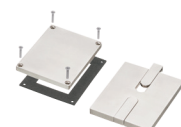

FLBC8508NL