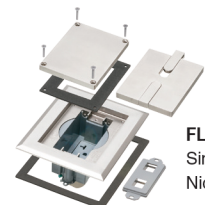

### SINGLE GANG RECESSED COVER / FRAME KITS

<b>FLBC8518MB</b>	22985	Single gang Frame	Brass-plated zinc	1	1
<b>FLBC8518NL</b>	22986	Single gang Frame	Nickel-plated zinc	1	1

Includes single gang recessed frame with gasket and installed 20A receptacle, colored insert, low voltage keystone insert, gasketed blank cover with mounting screws, dual slotted in use cover with removable tabs.

### TWO GANG RECESSED COVER / FRAME KITS

<b>FLBC8528MB</b>	22987	Two gang Frame	Brass-plated zinc	1	1
<b>FLBC8528NL</b>	22988	Two gang Frame	Nickel-plated zinc	1	1

Includes two gang recessed frame with gasket, (2) 20A receptacles, colored insert, (2) low voltage keystone inserts, (2) gasketed blank covers with mounting screws, (2) dual slotted in-use covers with removable tabs.

### THREE GANG RECESSED COVER / FRAME KITS

<b>FLBC8538MB</b>	22989	Three gang Frame	Brass-plated zinc	1	1
<b>FLBC8538NL</b>	22990	Three gang Frame	Nickel-plated zinc	1	1

Includes three gang recessed frame with gasket, (3) 20A receptacles, colored insert, (3) low voltage keystone inserts, (3) gasketed blank covers with mounting screws, (3) dual slotted in-use covers with removable tabs.

FLBC8508MB

FLBC8508NL

FLBC8518MB  
Single-gang  
Brass-plated

FLBC8518NL  
Single-gang  
Nickel-plated

FLBC8528MB  
Two-gang  
Brass-plated

FLBC8528NL  
Two-gang  
Nickel-plated

FLBC8538MB  
Three-gang  
Brass-plated